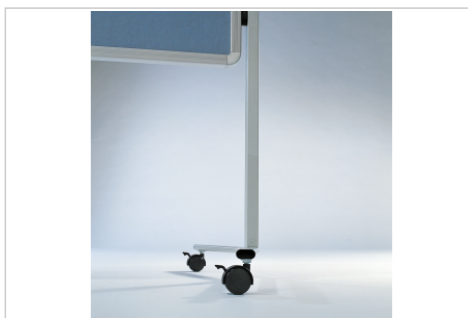

Recommended accessories

- Workshop board paper hook 2pcs (Art.No. 7-208100)
- PREMIUM workshop case 2400pcs (Art.No. 7-225500)

Art.No. **7-204200**

GTIN **8713797027656**