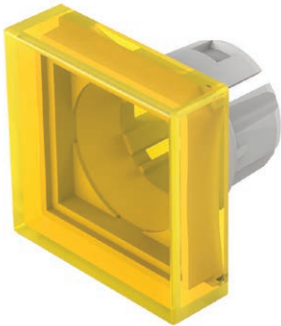

Data sheet Lens.

Part No.: 61-9321.4

Technical data

Dimension	15.3 mm x 15.3 mm
Lens illumination	illuminative
Lens colour	Yellow
Lens shape	flush
Lens material	Plastic, according to UL 94 HB
Lens surface	matt
Lens optics	transparent
Weight	0.002 kg