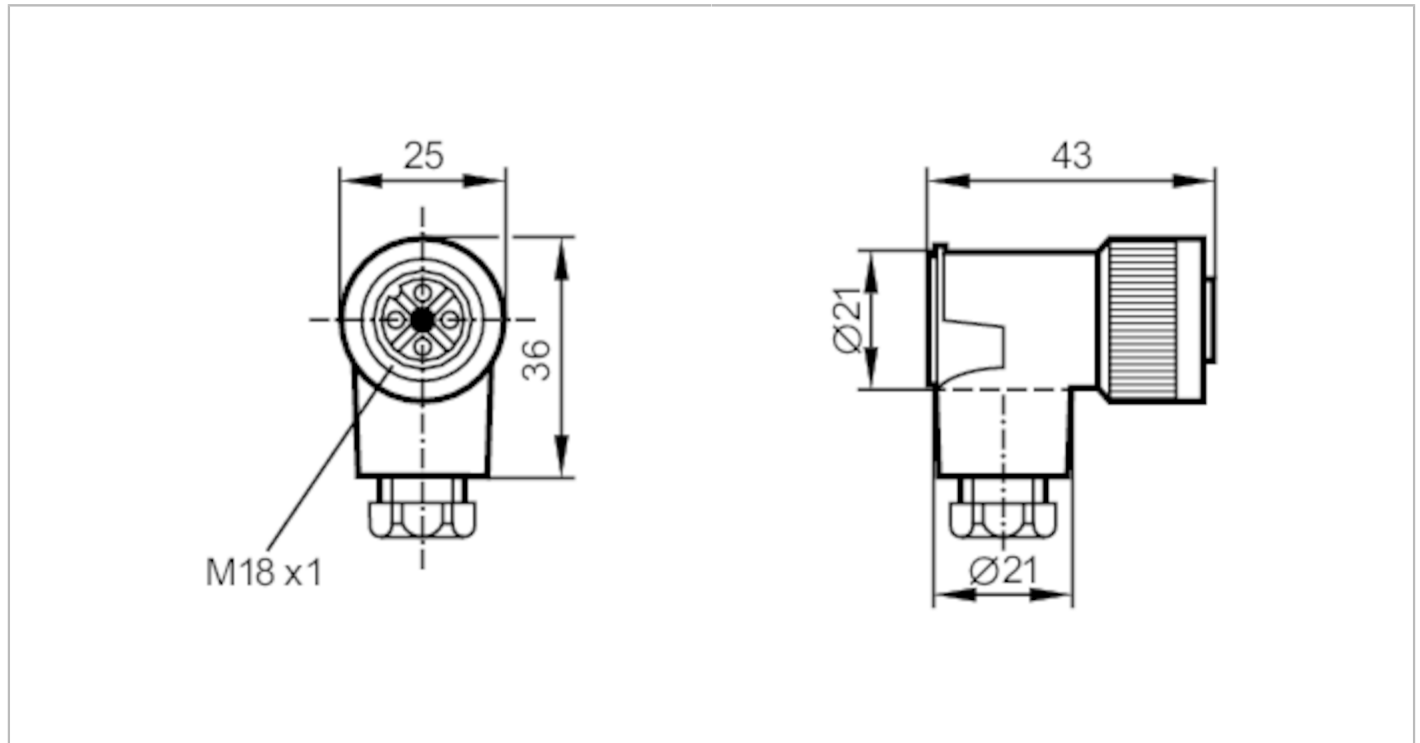

E10013

Wirable socket

SDOAJ040PLSFKPG

| Electrical data | | |
|-------------------------|------|-------------------|
| Operating voltage | [V] | < 45 AC / < 70 DC |
| Max. current load total | [A] | 4; (...40 °C) |
| Operating conditions | | |
| Ambient temperature | [°C] | -40...85 |
| Protection | | IP 65 |
| Mechanical data | | |
| Weight | [g] | 31.4 |
| Dimensions | [mm] | 43 x 25 x 36 |
| Materials | | PA |
| Material nut | | PA |
| Remarks | | |
| Pack quantity | | 1 pcs. |

Electrical connection
terminals: ...0.75 mm²; Cable sheath: Ø 6...8 mm

Electrical connection - socket
Connector: 1 x M18, angled; Moulded body: PA; Locking: PA

E10013

Wirable socket

SDOAJ040PLSFKPG

Connection