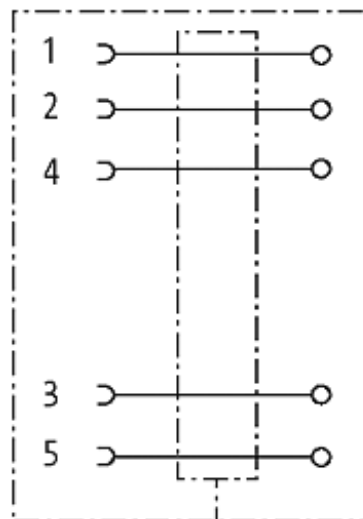

## M12 FEMALE 0° SHIELDED WIREABLE SCREW TERM.

5-pol. max.0,75mm<sup>2</sup> 6-8mm

M12

Female straight

A-coded, 5-pole, shielded

#### Illustration

## Technical Data

Operating voltage	max. 125 V AC/DC
Operating current per contact	max. 4 A
Connection cross section	max. 0.75 mm <sup>2</sup>
Sealing range (cable diameter)	6...8 mm
Protection	IP67 inserted and tightened (EN 60529)
Housing	CuZn, nickel plated