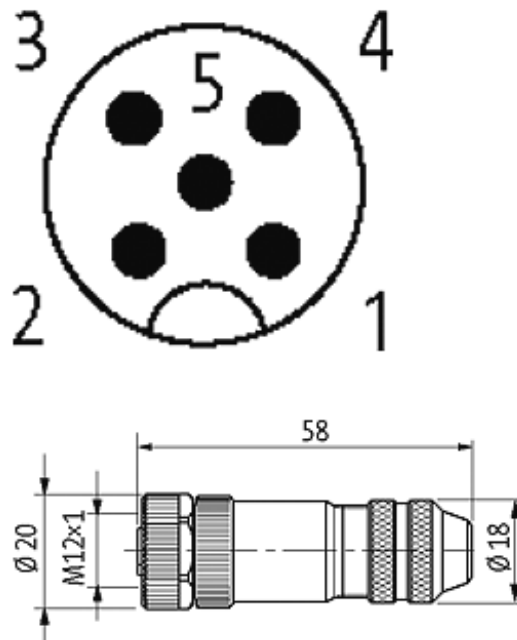

Female

Product may differ from Image

Approvals

Form

13401

Technical Data

Operating voltage	max. 125 V AC/DC
Operating current per contact	max. 4 A
Connection cross section	max. 0.75 mm²
Sealing range (cable diameter)	6...8 mm
Protection	IP67 inserted and tightened (EN 60529)
Housing	CuZn, nickel plated

General data

Temperature range	-25...+85 °C

Commercial data

country of origin	DE
customs tariff number	85369010
minimum order quantity	1