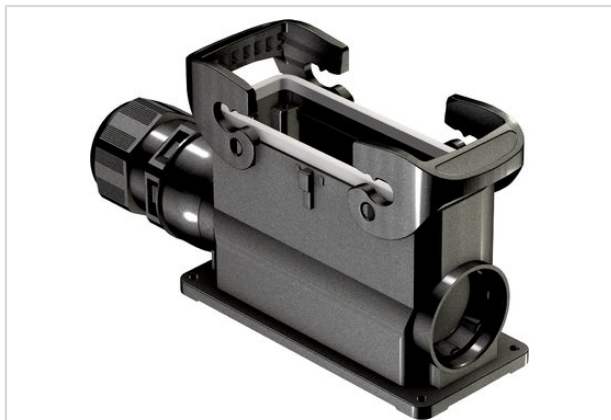

Han-Eco 24B Outd-HSM1-w. DL-M40-glanded

Part number	19 43 324 0233
Specification	Han-Eco 24B Outd-HSM1-w. DL-M40-glanded
HARTING eCatalogue	https://b2b.harting.com/19433240233

Identification

Category	Hoods/Housings
Series of hoods/housings	Han-Eco® B
Type of hood/housing	Surface mounted housing
Description of hood/housing	With integrated cable gland

Version

Locking type	Double locking lever
Size	24 B
Version	Side entry
Cable entry	1x M40

Technical characteristics

Limiting temperature	-40 ... +125 °C
Number of relockings	≥500
Degree of protection acc. to IEC 60529	IP66
Clamping range	16 ... 28 mm

Material properties

Material (hood/housing)	Polyamide Fibre-glass reinforced
Colour (hood/housing)	RAL 9005 (jet black)
Material (seal)	FPM
Colour (seal)	RAL 7001 (silver-grey)
Material (locking)	Polyamide Fibre-glass reinforced
Colour (locking)	RAL 9005 (jet black)
Material flammability class acc. to UL 94	V-0