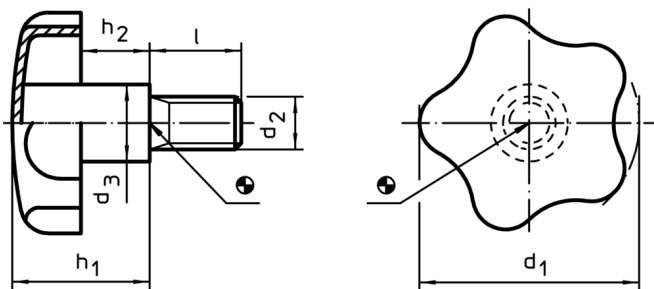

Grub Screws with Star Grip • stainless steel

24690.0160

Product Description

Material

Handle

- Stainless steel 1.4301, dull blasted

Screw

- Stainless steel 1.4301

More information

Notes

Grip: Sheet-iron drawn. **Hub:** Butt-welded

Drawing

Order information

Dimensions						[g]	Art. No.
d ₁	d ₂	l	d ₃	h ₁ ~	h ₂ ~		
60	M12	30	20	37.5	20	155	24690.0160

Application example