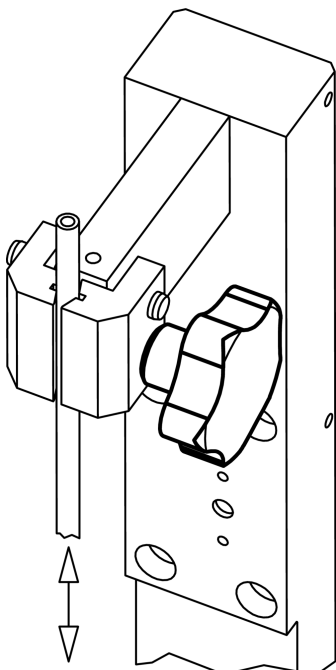

Grub Screws with Star Grip • stainless steel

24690.0160

Product Description

Material

Handle

- Stainless steel 1.4301, dull blasted

Screw

- Stainless steel 1.4301

More information

Notes

Grip: Sheet-iron drawn. **Hub:** Butt-welded

Drawing

Order information

Dimensions						[g]	Art. No.
d ₁	d ₂	l	d ₃	h ₁ ~	h ₂ ~		
60	M12	30	20	37.5	20	155	24690.0160

Application example