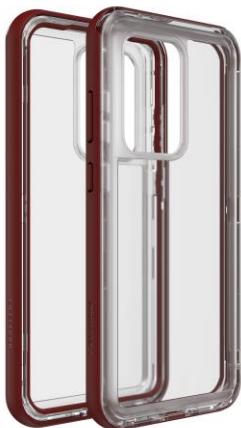

Color	SKU	Retail UPC
BlackCrystal	77-64231	840104202470
Raspberry Ice	77-64232	840104202487