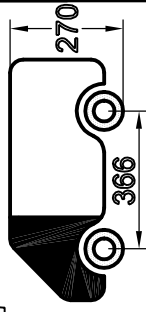

Mercedes Sprinter 2007

VOLKSWAGEN CRAFTER

320x143cm. L2 H2

	6X		6X		6X
	12X		6X		6X
	24X		12X		12X
	2X		12X		12X

www.king-ping.com
info@king-ping.com

320 ALUMESP320143S ALUWCR320173S 08/2013

MONTAGEFILM KING-ALU IMPERIAAL