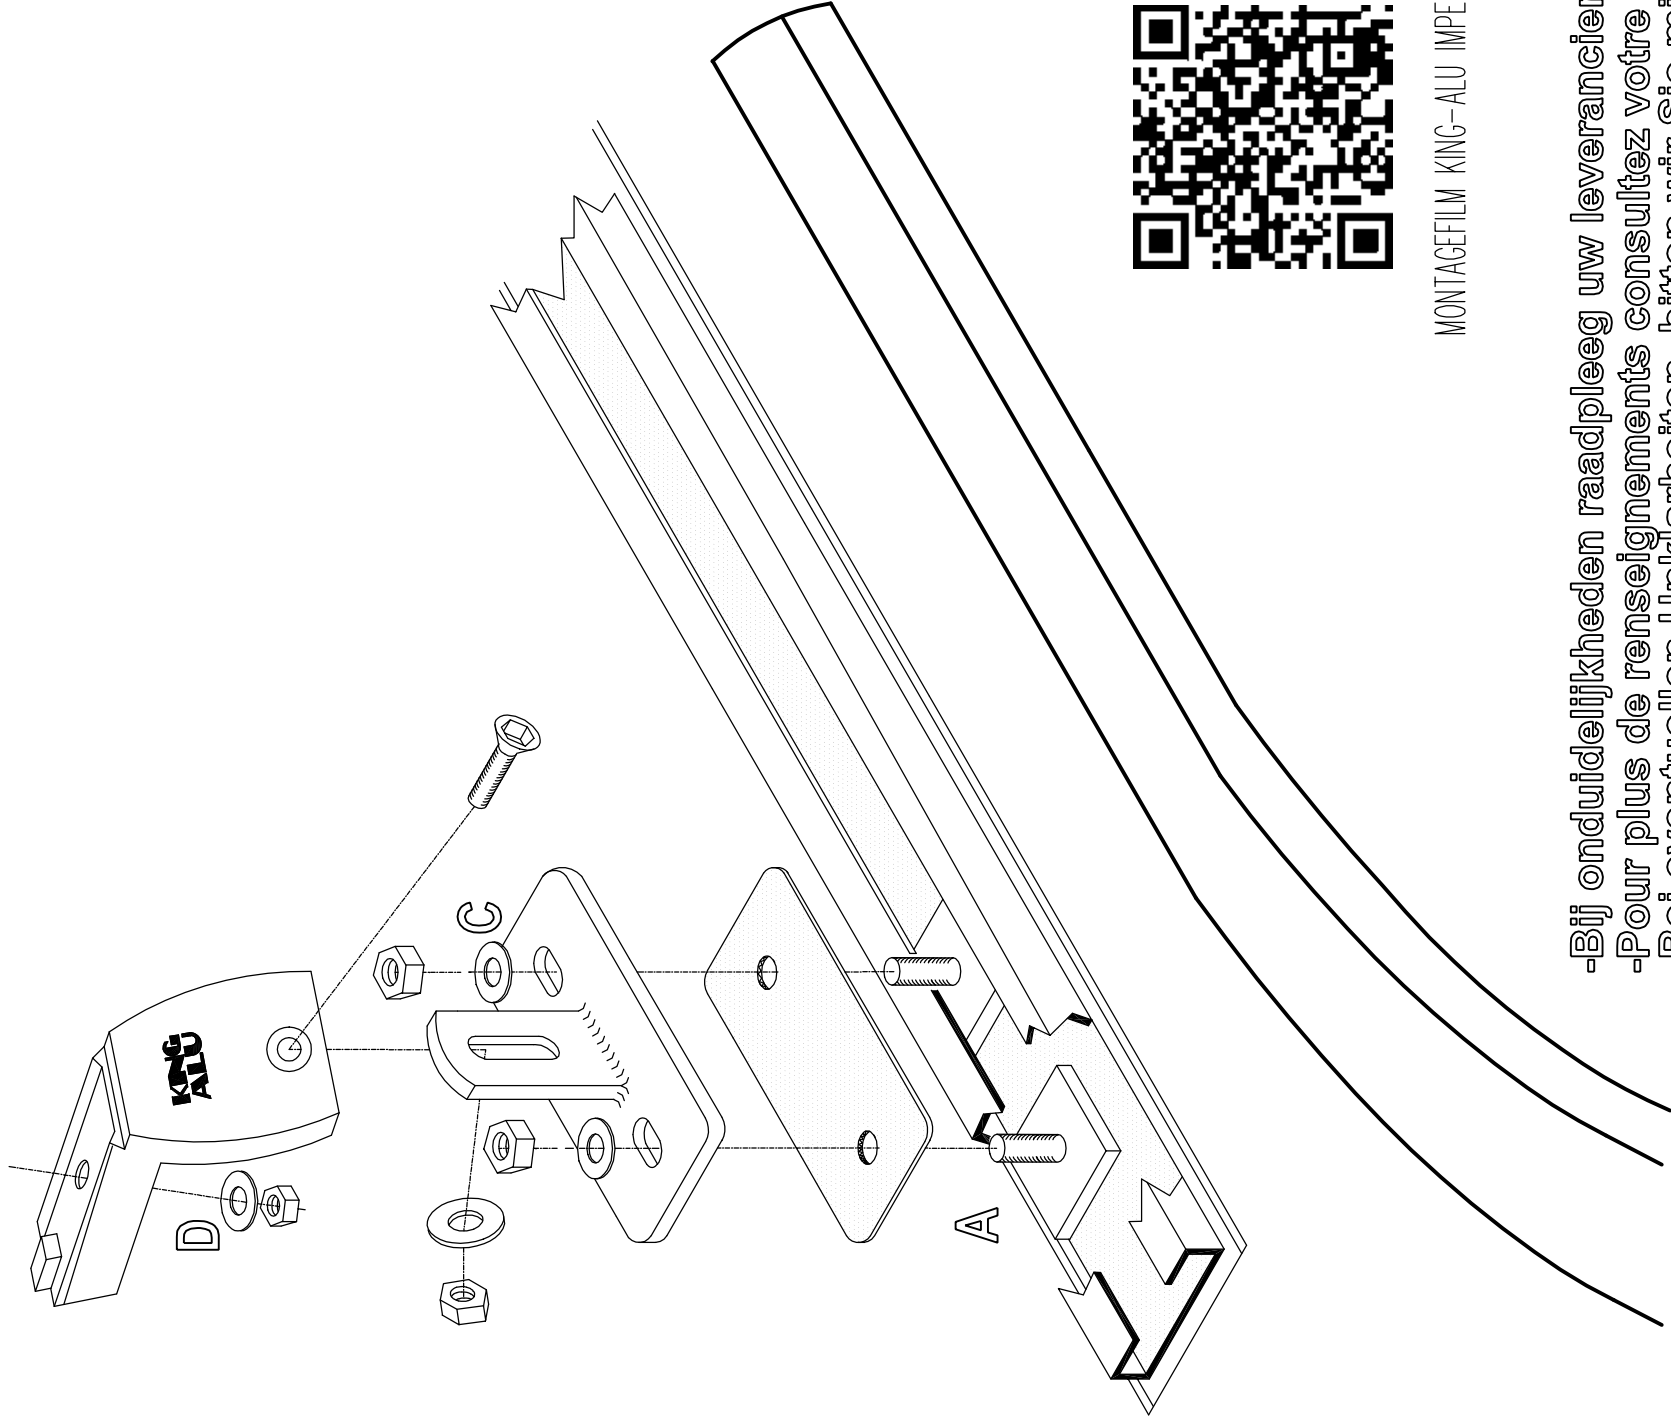

Mercedes Sprinter 2007

VOLKSWAGEN CRAFTER

320x143cm. L2 H2

	6X		6X		6X
	12X		6X		6X
	24X		12X		12X
	2X		12X		12X

www.king-ping.com
info@king-ping.com

320 ALUMESP320143S ALUWCR320173S 08/2013

MONTAGEFILM KING-ALU IMPERIAAL