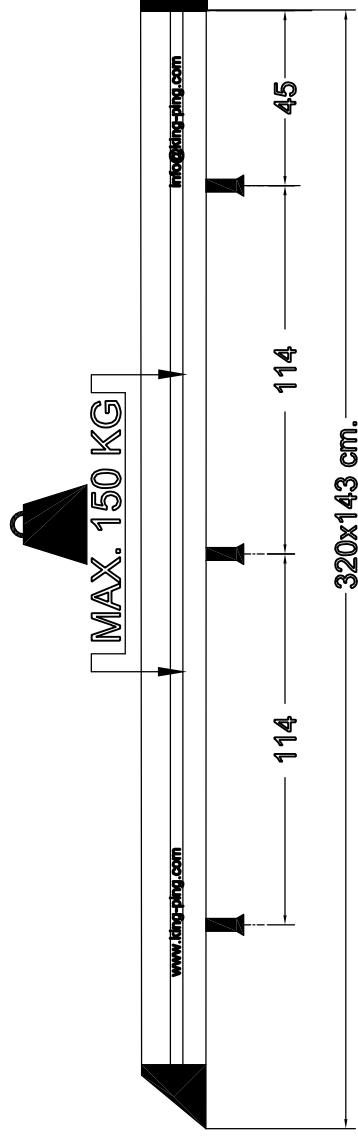

Mercedes Sprinter 2007

VOLKSWAGEN CRAFTER

320x143cm. L2 H2

	6X		6X		6X
	12X		6X		6X
	24X		12X		12X
	2X		12X		12X

www.king-ping.com
info@king-ping.com

320 ALUMESP320143S ALUWCR320173S 08/2013

MONTAGEFILM KING-ALU IMPERIAAL