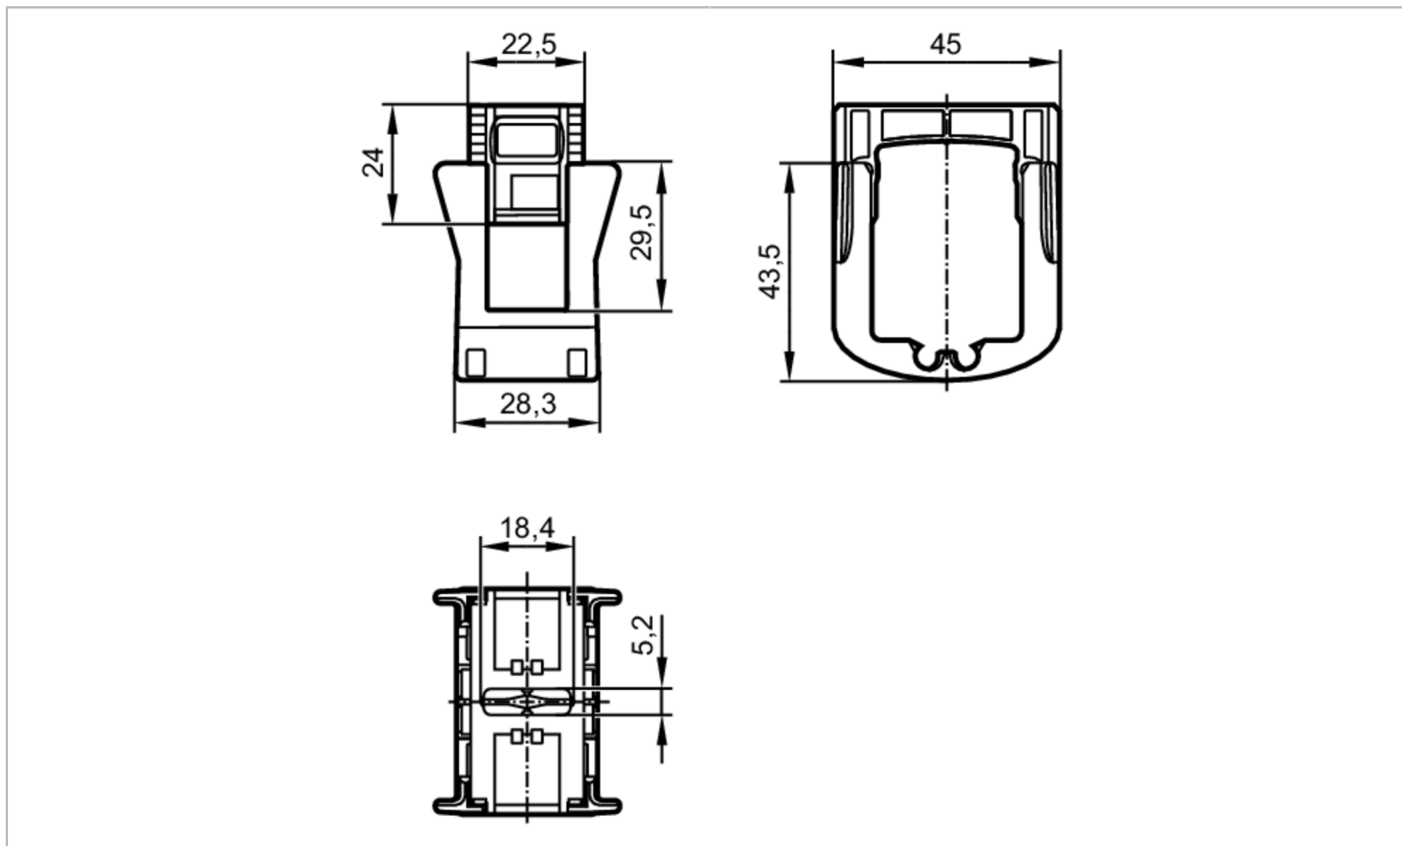

E12676

Mounting adapters

ADAPT KQ10 ROUND MOUNT

Mechanical data

Weight	[g]	33.5
Materials	PBT-GF20; PBT; stainless steel (1.4310 / 301); nickel-plated brass	

Remarks

Remarks	
Pack quantity	2 pcs.

E12676

Mounting adapters

ADAPT KQ10 ROUND MOUNT

Diagrams and graphs

Installation