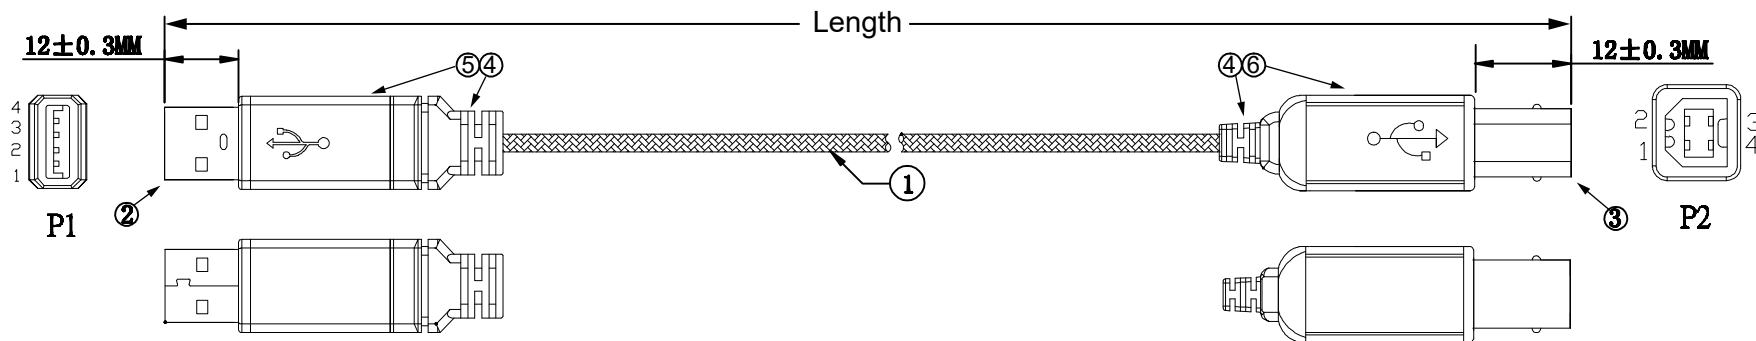

Datenblatt - Fiche technique - Data sheet

11.02.8805

ROLINE GOLD USB 2.0 Kabel, Typ A-B, 4,5m

ROLINE GOLD Câble USB 2.0, type A-B, 4,5m

ROLINE GOLD USB 2.0 Cable, A - B, M/M, 4.5 m

Pin Out

P1		P2
1	Red	1
2	White	2
3	Green	3
4	Black	4
Shell	Drain Wire	Shell

1. Cable UL2725 28AWG(7/0.127TC)*1P+24AWG(7/0.2TC)*2C+AEB(65%AL)
Jacket: Black Color with Braid, OD=4.5mm
2. Conn USB Type A M, Insulator: White, Pin Gold Plated 3u"
Shell: Gold Plated
3. Conn USB Type B M, Insulator: White, Pin Gold Plated 3u"
Shell: Gold Plated
4. Molding 45P, Color Black
5. Hood USB Type A M with USB 2.0 Mark(Laser), Aluminum, Color: Gold
6. Hood USB Type B M with USB 2.0 Mark(Laser), Aluminum, Color: Gold

P. / N.	Length
11.02.8802	1800 ⁺⁵⁰ ₋₀ mm
11.02.8803	3000 ⁺⁶⁰ ₋₀ mm
11.02.8805	4500 ⁺⁶⁰ ₋₀ mm

REV.	DATE	CONTENTS OF CHANGE	DESIGNER	TOL ±								APPROVAL	CHECK	DRAWING	DESIGN	DRAWING NAME	ROLINE USB 2.0 AM to BM Cable		
				RANGE	Plc	Met	Ins	Por	v	Cab	Pac						Gas	DIS	DATE
①				0~6	0.1	0.1	0.1	0.2	0.5	1	0.5	0.2	Allen	Allen		Allen	2016-05-6	11.02.8802 / 11.02.8803 /	ROO
②				6~30	0.1	0.1	.15	.25	1	1	0.5	.25					11.02.8805		
③				30~80	0.1	.15	0.2	0.3	2	1.5	1	0.3							
④				80~180	.15	.15	.25	0.3	2	2	1	.45							
⑤				180~315	.15	0.2	0.3	0.4	2.5	2	1	0.6							
				315~800	0.2	0.3	0.4	0.5	3	3	2	1.1							