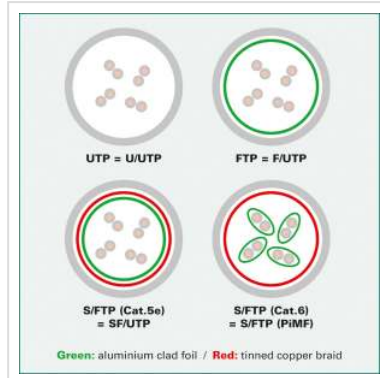

# ROLINE U/FTP Data Centre Cable Cat.7, with RJ45 Plug, 500 MHz, LSOH, slim, white, 1.0 m

**Product No.** 21.15.1711  
**Manufacturer** ROLINE  
**Manufacturer No.** 21.15.1711  
**EAN (single piece)** 7630049610736

**roline**<sup>®</sup>  
Designed for Professionals

U/FTP

Cat.6A

DATA CENTER  
Product

LSOH

**Category 7 twisted-pair cable with RJ-45 connectors on both sides. Particularly thin and flexible cable with individual pairs of wires in aluminium-laminated foil for use in confined spaces, such as in data centres.**

- Durable cable thanks to moulded-on bend protection
- Suitable as a cable in patch panels or as device connection cable and intended for use in the LAN
- Contact assignment: 1:1 according to EIA/TIA568, 8 cores
- Structure: 8 cores stranded wire, pairs shielded with alu-laminated foil

## Technical specifications

Manufacturer	ROLINE
Product group	Twisted Pair Cable
Product type	FTP Patch Cord
Colour	white
Length	1 m

Shield type	FTP
Transfer quality	Cat6A / Class EA
Quantity of wires	8
Conductor type	Wire
Crossed	No
Cable LSOH	Yes
Connector Type RJ45	Standard