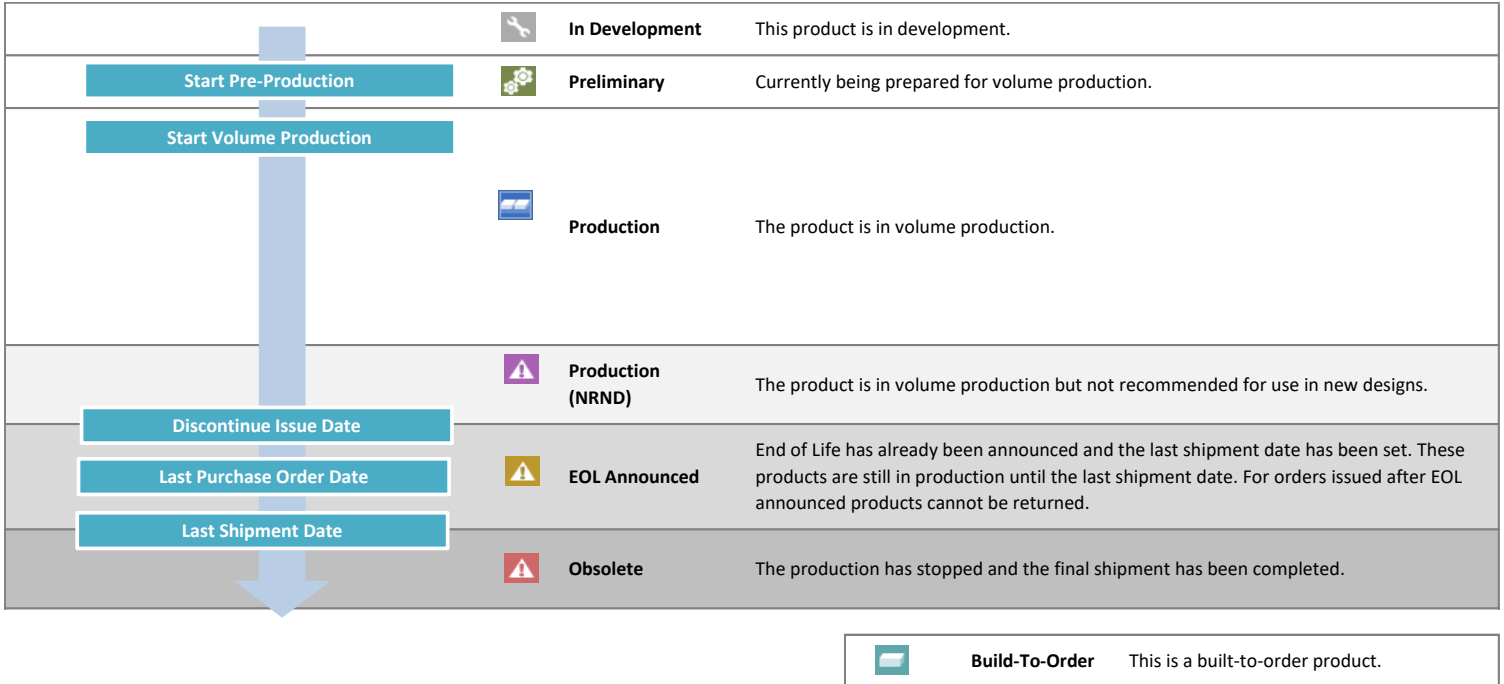

TDK Lifecycle Description

Detailed description of TDK Lifecycle stages.

- Inductors
https://product.tdk.com/en/search/inductor/inductor/lead/part_no/
- EMC Components
 - Ferrite Beads
https://product.tdk.com/en/search/emc/emc/beads/part_no/
 - Common Mode Filters
https://product.tdk.com/en/search/emc/emc/cmfc_cmfc/part_no/