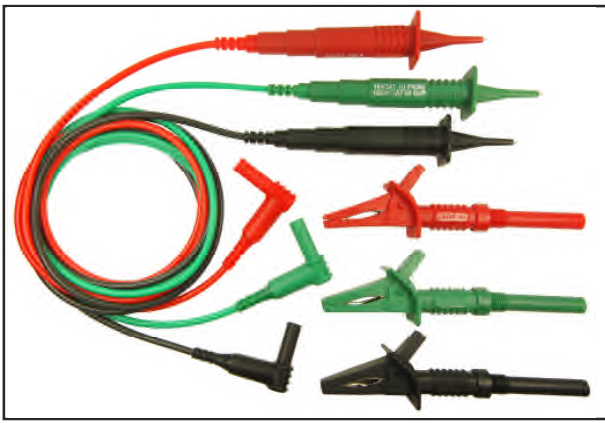

### CIH29915

Unfused Probes to 90° 4mm Plugs  
(Blue / Green / Brown)  
Includes CAT III Probe Adaptors  
Length : 1.5m  
3 x Push Fit Croc Clips  
Packed in plastic wallet

### CIH29916

Unfused Probes to 90° 4mm Plugs  
(Red / Black / Green)  
Includes CAT III Probe Adaptors  
Length : 1.5m  
3 x Push Fit Croc Clips  
Packed in plastic wallet

### CIH29917

Unfused Probes to 90° 4mm Plugs  
(Blue / Green / Red)  
Includes CAT III Probe Adaptors  
Length : 1.5m  
3 x Push Fit Croc Clips  
Packed in plastic wallet

### CIH3021

Fused Probes to 90° 4mm Plugs  
 (Red / Black / Green)  
 Length : 1.25m  
 3 x Screw Fit Croc Clips  
 Packed in plastic wallet