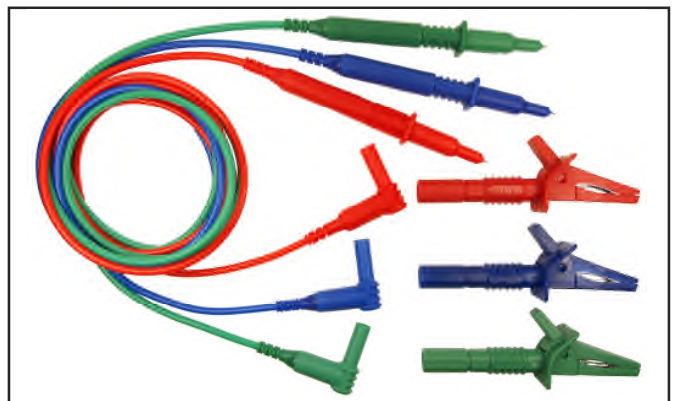

### CIH29915

Unfused Probes to 90° 4mm Plugs  
(Blue / Green / Brown)  
Includes CAT III Probe Adaptors  
Length : 1.5m  
3 x Push Fit Croc Clips  
Packed in plastic wallet

### CIH29916

Unfused Probes to 90° 4mm Plugs  
(Red / Black / Green)  
Includes CAT III Probe Adaptors  
Length : 1.5m  
3 x Push Fit Croc Clips  
Packed in plastic wallet

### CIH29917

Unfused Probes to 90° 4mm Plugs  
(Blue / Green / Red)  
Includes CAT III Probe Adaptors  
Length : 1.5m  
3 x Push Fit Croc Clips  
Packed in plastic wallet

### CIH3021

Fused Probes to 90° 4mm Plugs  
 (Red / Black / Green)  
 Length : 1.25m  
 3 x Screw Fit Croc Clips  
 Packed in plastic wallet