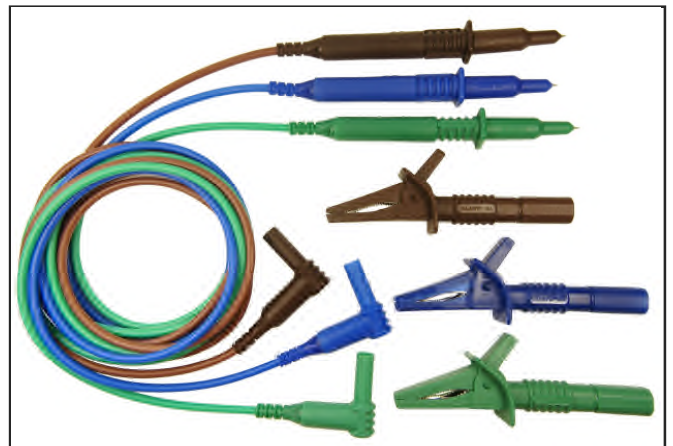

### CIH29910

Unfused Probes to 90° 4mm Plugs  
(Blue / Green / Brown)  
Includes CAT III Probe Adaptors  
Length : 1.5m  
Packed in plastic wallet

### CIH29915

Unfused Probes to 90° 4mm Plugs  
(Blue / Green / Brown)  
Includes CAT III Probe Adaptors  
Length : 1.5m  
3 x Push Fit Croc Clips  
Packed in plastic wallet

### CIH29916

Unfused Probes to 90° 4mm Plugs  
(Red / Black / Green)  
Includes CAT III Probe Adaptors  
Length : 1.5m  
3 x Push Fit Croc Clips  
Packed in plastic wallet

### CIH3021

Fused Probes to 90° 4mm Plugs  
 (Red / Black / Green)  
 Length : 1.25m  
 3 x Screw Fit Croc Clips  
 Packed in plastic wallet