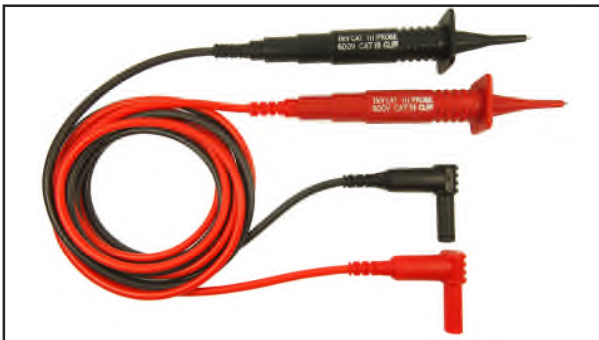

CIH3006

Fused Probe to 90° 4mm Plugs
(Red / Black)
Length : 1.5m
Packed in plastic wallet

CIH3007

Fused Probe to 90° 4mm Plugs
(Red / Black)
Length : 1.5m
2 x Screw Fit Croc Clips
Packed in plastic wallet