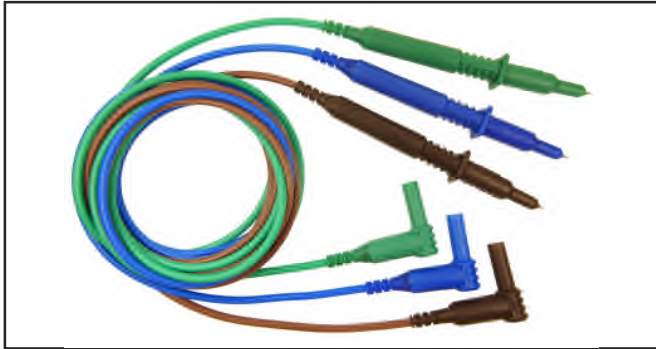

### CIH29910

Unfused Probes to 90° 4mm Plugs  
(Blue / Green / Brown)  
Includes CAT III Probe Adaptors  
Length : 1.5m  
Packed in plastic wallet

### CIH29915

Unfused Probes to 90° 4mm Plugs  
(Blue / Green / Brown)  
Includes CAT III Probe Adaptors  
Length : 1.5m  
3 x Push Fit Croc Clips  
Packed in plastic wallet

### CIH29916

Unfused Probes to 90° 4mm Plugs  
(Red / Black / Green)  
Includes CAT III Probe Adaptors  
Length : 1.5m  
3 x Push Fit Croc Clips  
Packed in plastic wallet

### CIH3021

Fused Probes to 90° 4mm Plugs  
 (Red / Black / Green)  
 Length : 1.25m  
 3 x Screw Fit Croc Clips  
 Packed in plastic wallet