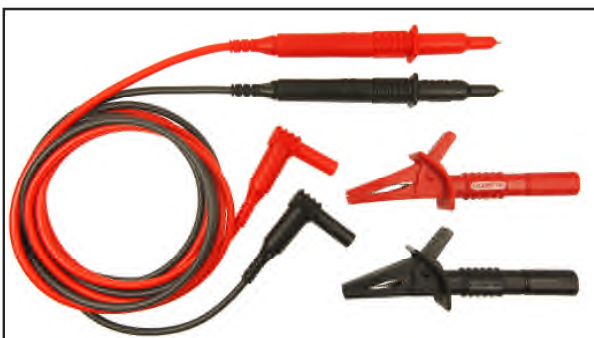

CIH29890

Unfused Probe to 90° 4mm Plugs
(Red / Black)
Includes CAT III Probe Adaptors
Length : 1.5m
2 x Push Fit Croc Clips
Packed in plastic wallet

For further information, contact: sales@cliffuk.co.uk