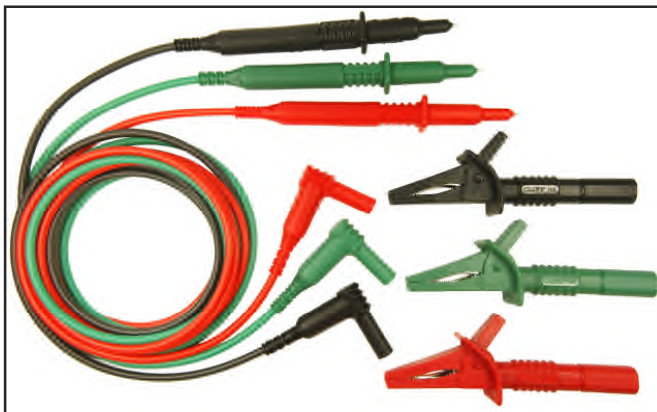

### CIH29910

Unfused Probes to 90° 4mm Plugs  
(Blue / Green / Brown)  
Includes CAT III Probe Adaptors  
Length : 1.5m  
Packed in plastic wallet

### CIH29915

Unfused Probes to 90° 4mm Plugs  
(Blue / Green / Brown)  
Includes CAT III Probe Adaptors  
Length : 1.5m  
3 x Push Fit Croc Clips  
Packed in plastic wallet

### CIH29916

Unfused Probes to 90° 4mm Plugs  
(Red / Black / Green)  
Includes CAT III Probe Adaptors  
Length : 1.5m  
3 x Push Fit Croc Clips  
Packed in plastic wallet

### CIH3021

Fused Probes to 90° 4mm Plugs  
 (Red / Black / Green)  
 Length : 1.25m  
 3 x Screw Fit Croc Clips  
 Packed in plastic wallet