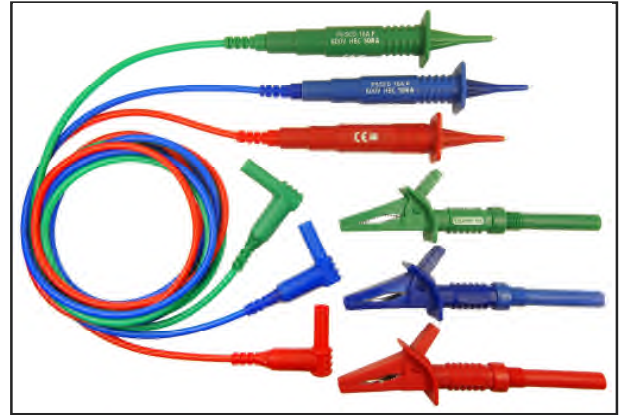

### CIH29916

Unfused Probes to 90° 4mm Plugs  
(Red / Black / Green)  
Includes CAT III Probe Adaptors  
Length : 1.5m  
3 x Push Fit Croc Clips  
Packed in plastic wallet

### CIH29917

Unfused Probes to 90° 4mm Plugs  
(Blue / Green / Red)  
Includes CAT III Probe Adaptors  
Length : 1.5m  
3 x Push Fit Croc Clips  
Packed in plastic wallet

### CIH3021

Fused Probes to 90° 4mm Plugs  
 (Red / Black / Green)  
 Length : 1.25m  
 3 x Screw Fit Croc Clips  
 Packed in plastic wallet

### CIH3022

Fused Probes to 90° 4mm Plugs  
 (Red / Blue / Green)  
 Length : 1.25m  
 3 x Screw Fit Croc Clips  
 Packed in plastic wallet