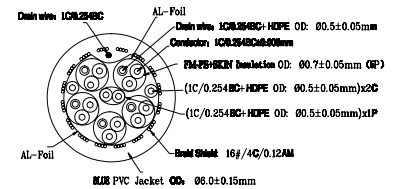

Audio / Video Cable Assembly

HDMI Plug to HDMI Plug

pro-SIGNAL

RoHS
Compliant

Description

HDMI cable with Ethernet and audio return channels. Its supports resolutions up to 4000x2000.

Features

- 3D over HDMI support
- 99.9% pure OFC copper cable
- Heavy duty gold plated connectors
- Individually screened cable

Specifications

Connector Type A : HDMI Plug
 Connector Type B : HDMI Plug
 Colour : Dark Blue

Diagram

Part Number Table

Description	"L"	Part Number
Audio / Video Cable Assembly, HDMI Plug, HDMI Plug, Dark Blue	10m	PSG90775