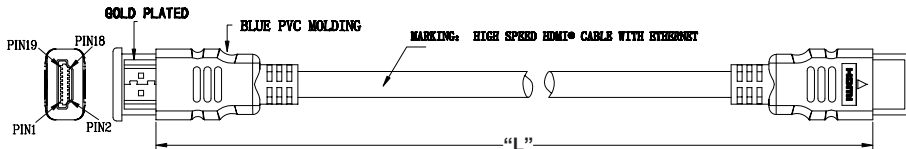

Audio / Video Cable Assembly

HDMI Plug to HDMI Plug

pro-SIGNAL

RoHS
Compliant

Description

HDMI cable with Ethernet and audio return channels. Its supports resolutions up to 4000x2000.

Features

- 3D over HDMI support
- 99.9% pure OFC copper cable
- Heavy duty gold plated connectors
- Individually screened cable

Specifications

Connector Type A : HDMI Plug
 Connector Type B : HDMI Plug
 Colour : Dark Blue

Diagram

Part Number Table

Description	"L"	Part Number
Audio / Video Cable Assembly, HDMI Plug, HDMI Plug, Dark Blue	10m	PSG90775