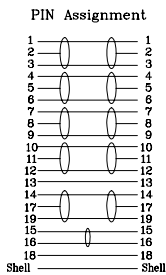

Audio / Video Cable Assembly

HDMI Plug to HDMI Plug

pro-SIGNAL

RoHS
Compliant

Description

HDMI cable with Ethernet and audio return channels. Its supports resolutions up to 4000x2000.

Features

- 3D over HDMI support
- 99.9% pure OFC copper cable
- Heavy duty gold plated connectors
- Individually screened cable

Specifications

Connector Type A : HDMI Plug
 Connector Type B : HDMI Plug
 Colour : Dark Blue

Diagram

Part Number Table

Description	"L"	Part Number
Audio / Video Cable Assembly, HDMI Plug, HDMI Plug, Dark Blue	10m	PSG90775