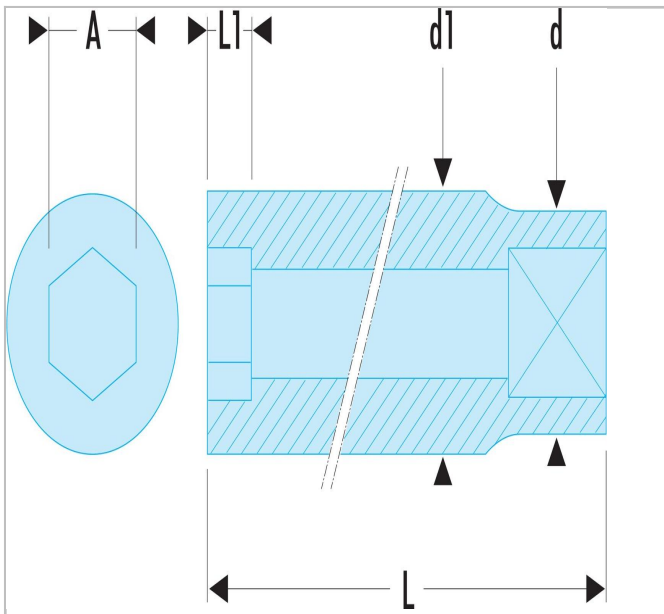

R.LA 1/4" long-reach metric 6-point sockets

Description:

- OGV® profile: more powerful tightening, preserves fasteners.
- Long-reach sockets for long recess or thread access.
- Available as rack set Ref RL.40E (3.2 --> 9 mm) and Ref RL.41E (10 --> 14 mm).
- Finish: bright chrome.

	A [mm]	Diameter [mm]	Diameter D1 [mm]	Length L [mm]	Length L1 [mm]	Hex Size [mm]	Weight [Kg]
R.10LA	0.4	14.3	14.3	50.5	7.9	6.0	0.041
R.11LA	0.4	16.0	16.0	50.5	7.9	6.0	0.054
R.12LA	0.5	16.8	16.8	50.5	8.4	6.0	0.05
R.13LA	0.5	18.2	18.2	50.5	8.4	6.0	0.059
R.14LA	0.6	19.2	19.2	50.5	10.2	6.0	0.068
R.3.2LA	0.1	12.0	5.8	50.5	1.8	6.0	0.018
R.4LA	0.2	12.0	6.8	50.5	2.0	6.0	0.018
R.5.5LA	0.2	12.0	8.1	50.5	3.0	6.0	0.018
R.5LA	0.2	12.0	8.1	50.5	2.3	6.0	0.018
R.6LA	0.2	12.0	9.4	50.5	5.6	6.0	0.018
R.7LA	0.3	12.0	10.9	50.5	7.1	6.0	0.027
R.8LA	0.3	12.0	12.0	50.5	7.9	6.0	0.027
R.9LA	0.4	12.8	12.8	50.5	7.9	6.0	0.032