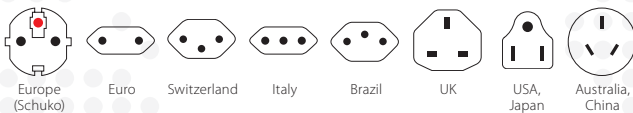

Suitable for

Compatibility (Input)