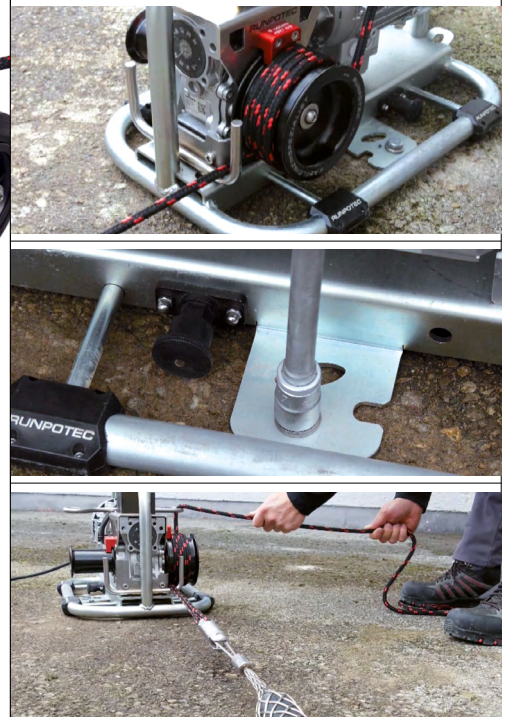

DATA SHEET

CAPSTAN WINCH CW 800 E + TROLLEY

for horizontal cable pulling

Item no.: 10138

Application images:

DATA

ITEM NO.	10138
WEIGHT CAPSTAN WINCH	32 kg
WEIGHT WINCH + TROLLEY + TRAP	41,20 kg
CAPSTAN (SMALL) PULLING FORCE	up to 800 kg at 4m per min
CAPSTAN (LARGE) PULLING FORCE	up to 400 kg at 8m per min
MOTOR CONNECTION	230 V 50 Hz
MOTOR DRIVE POWER	0,75 kWh 5,1 A
MOTOR SPEED	1400 U/min
DIMENSION WINCH	B 37 cm L 50 cm H 33 cm
DIMENSION TROLLEY	B 23,5 cm L 100 cm H 20,5 cm
STRAP LENGTH	3 m
EAN CODE	9120045475630

ADVANTAGES

- ✓ One person can pull up to 800 kg with the CW 800 E capstan winch
- ✓ Selectable traction force or traction speed 800 kg | 400 kg
- ✓ Small, compact, handy
- ✓ Many mounting options
- ✓ Safety rope guide
- ✓ Overload protection

DESCRIPTION

Ideally suited for horizontal pulling of one or more cables. Where several persons are needed for higher pulling loads on many sites, one person is sufficient to pull in the cables with the CW 800 E capstan winch by RUNPOTEC with a choice of **4 m/min | max. 800 kg or 8 m/min | max. 400 kg.**

The capstan winch can be fixed via the mounting holes or attached to solid objects with the enclosed strap. The trolley mounting rail also offers a very practical fastening option. It can be attached to the trailer hitch of a vehicle through the special coupling opening. It is also possible to mount the rail horizontally or vertically, and then simply hook in the CW 800 E capstan winch and fasten it using the two fixing bolts.