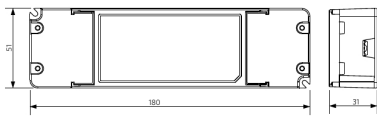

## Dimensional Drawing (mm)

LEDPanelRc-Sy  
Driver Dim