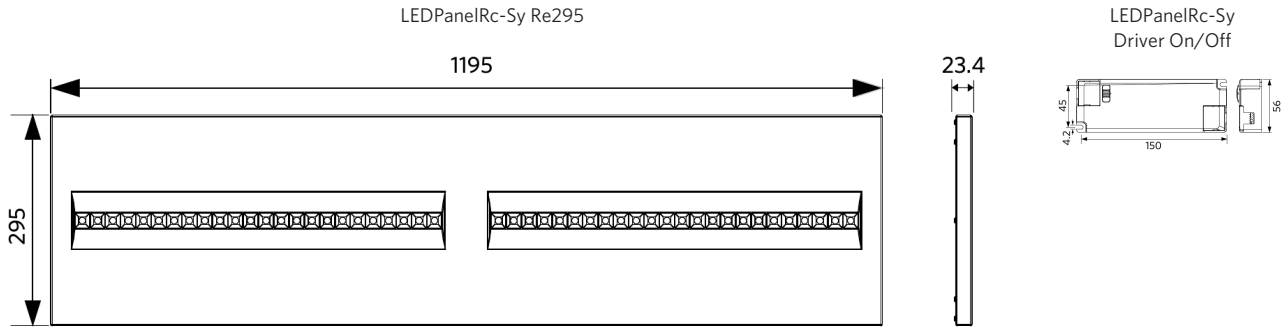

## Dimensional Drawing (mm)

LEDPanelRc-Sy  
Driver Dim