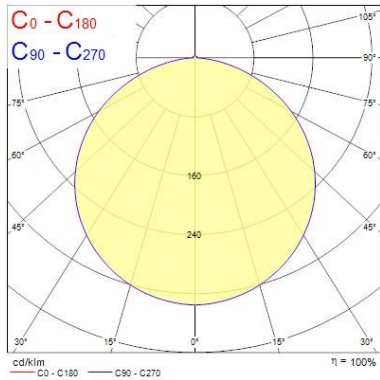

### Optical data

Fixture luminous flux (lm)	620
Luminaire efficacy (lm/W)	52
LOR (%)	100
Colour temperature (K)	2700
Light colour	Amber White
CRI (Ra)	85
Adjustable chromaticity	N

### Physical data

Housing colour	White
IP rating	IP20
IK rating	IK02
Diffuser finish	Opal
Diffuser material	PC Polycarbonate
Reflector finish	Other
Nominal Product Length (mm)	55
Nominal Product Width (mm)	78
Nominal Product Height (mm)	330
Weight (kg)	0.66

### PHOTOMETRY

Distance [m]	Cone diameter [m]	E(0°) [lx]	E(C0) [lx]	E(C90) [lx]
0.5	1.58	832	64	64
1.0	3.15	208	16	16
1.5	4.73	92	7	7
2.0	6.30	52	4	4
2.5	7.88	33	3	3
3.0	9.45	23	2	2

Distance [m] Cone diameter [m]  
C0 - C180 (Half beam angle: 115.2°) Illuminance [lx]