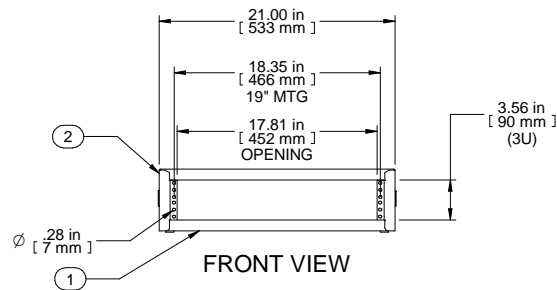

FRONT VIEW

Item Number	Title	Quantity
1	RCBS - BOTTOM	1
2	RCBS - TOP & SIDES	1
3	BLACK PLASTIC HANDLE	2
4	PLUG BUMPER	4

PART NUMBERS

RCBS1900317BK1	PAINTED BLACK TEXTURED
RCBS1900317CG1	PAINTED CONT. GRAY TEXTURED
RCBS1900317LG1	PAINTED RAL7035 TEXTURED

NOTES

Shipped with a starter pack of 10-32 clip nuts and matching quantity 1421ABK black screws.

Français

Pour tous les détails sur nos produits,

svp veuillez consulter notre site www.hammondmfg.com

Les données sont sujettes à changement sans préavis.

**HAMMOND
MANUFACTURING®**

www.hammondmfg.com

PART NO.

RCBS1900317