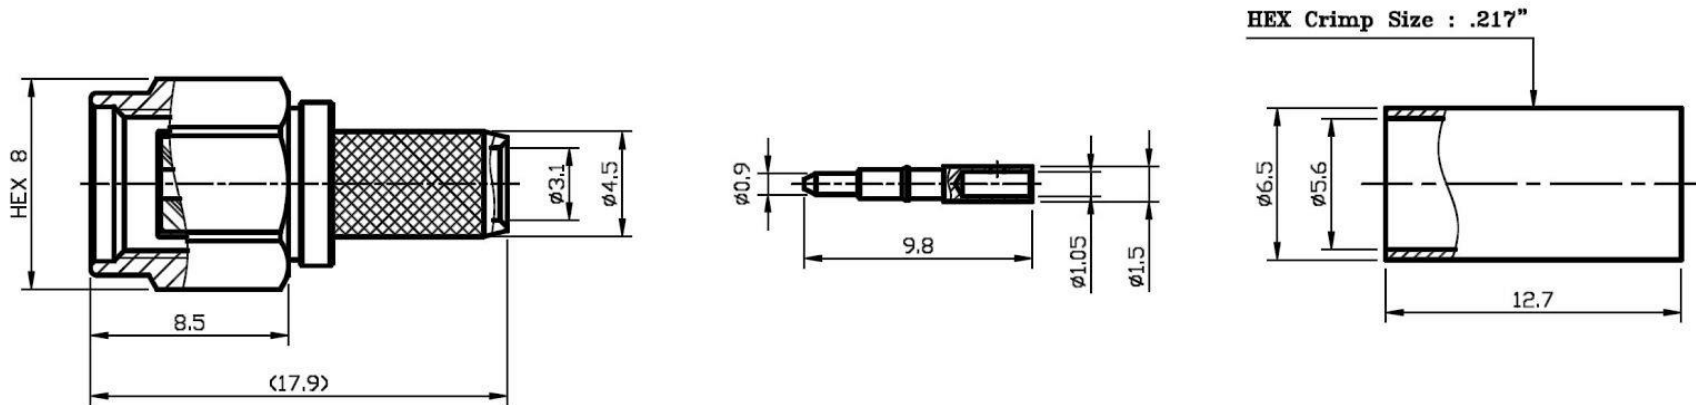

# Datenblatt

07	FERRULE	BRASS	1	GOLD
06	CENTER PIN	BRASS	1	GOLD
05	BODY	BRASS	1	GOLD
04	INSULATOR	TEFLON	1	
03	INNER RETAINING RING	STAINLESS	1	
02	GASKET	SILICONE	1	RED
01	SHELL	BRASS	1	GOLD
NO	DESCRIPTION	MATERIAL	Q'TY	FINISH