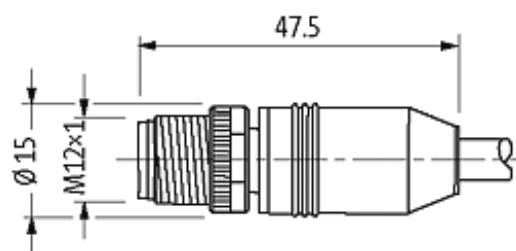

M12 MALE 0° / M12 FEMALE 0° 8 POLE

PUR 8x0,25 black UL/CSA, drag ch 20m

Male straight to female straight

M12 - M12, 8-pole

Art.-No. 7005 - M12 Lite - (plastic hexagonal screw) on request

Plastic housings with good resistance against chemicals and oils. The resistance to aggressive media should be individually tested for your application. Further details on request. Further cable lengths on request.

[Link to Product](#)

Illustration

stay connected

Product may differ from Image