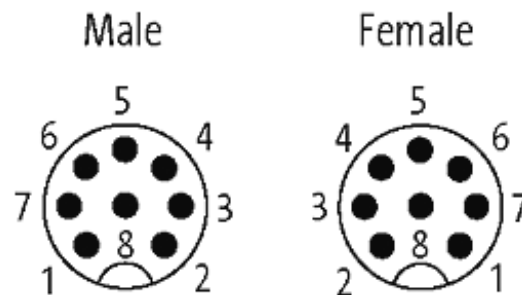

M12 MALE 0° / M12 FEMALE 0° 8 POLE

PUR 8x0,25 black UL/CSA, drag ch 20m

Male straight to female straight

M12 - M12, 8-pole

Art.-No. 7005 - M12 Lite - (plastic hexagonal screw) on request

Plastic housings with good resistance against chemicals and oils. The resistance to aggressive media should be individually tested for your application. Further details on request. Further cable lengths on request.

[Link to Product](#)

Illustration

stay connected

Product may differ from Image