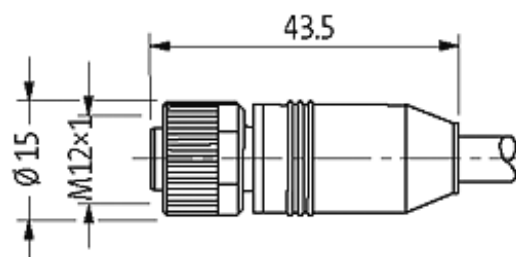

M12 MALE 0° / M12 FEMALE 0° 8 POLE

PUR 8x0,25 black UL/CSA, drag ch 20m

Male straight to female straight

M12 - M12, 8-pole

Art.-No. 7005 - M12 Lite - (plastic hexagonal screw) on request

Plastic housings with good resistance against chemicals and oils. The resistance to aggressive media should be individually tested for your application. Further details on request. Further cable lengths on request.

[Link to Product](#)

Illustration

stay connected

Product may differ from Image