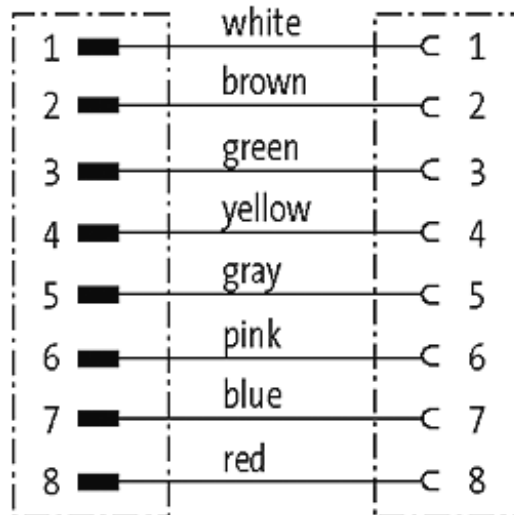

M12 MALE 0° / M12 FEMALE 0° 8 POLE

PUR 8x0,25 black UL/CSA, drag ch 20m

Male straight to female straight

M12 - M12, 8-pole

Art.-No. 7005 - M12 Lite - (plastic hexagonal screw) on request

Plastic housings with good resistance against chemicals and oils. The resistance to aggressive media should be individually tested for your application. Further details on request. Further cable lengths on request.

[Link to Product](#)

Illustration

stay connected

Product may differ from Image