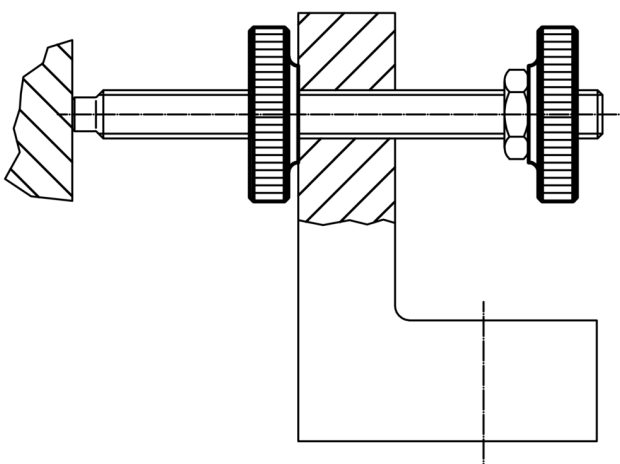

Application example