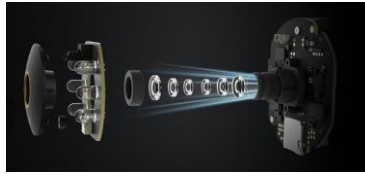

Fast-Forward Playback Speed

- Supports up to 16x speed playback to search through quickly the video feed stored in SD card.

Install Upright or Inverted

- The camera is pre-installed with the rotation base and can be placed on a table, window, ceiling, or wall.

Key Features

2K Resolution

AI Human Detection

6P Lens

F1.4 Aperture

Overview

Package Contents:

Mi 360° Home Security Camera 2K, charging cable, wall mounting kit, user manual