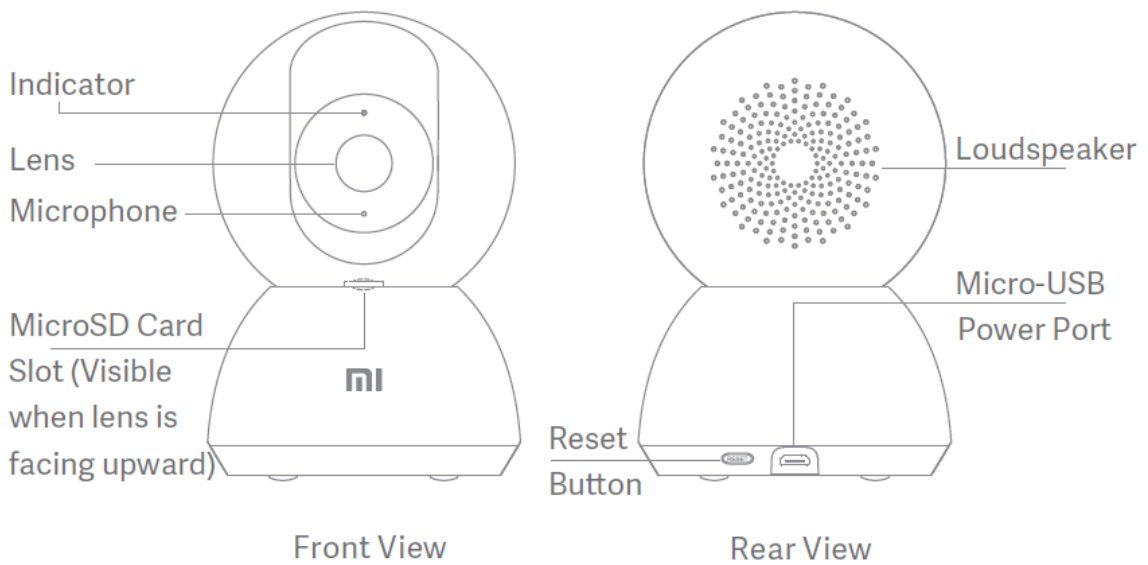

Fast-Forward Playback Speed

- Supports up to 16x speed playback to search through quickly the video feed stored in SD card.

Install Upright or Inverted

- The camera is pre-installed with the rotation base and can be placed on a table, window, ceiling, or wall.

Key Features

2K Resolution

AI Human Detection

6P Lens

F1.4 Aperture

Overview

Package Contents:

Mi 360° Home Security Camera 2K, charging cable, wall mounting kit, user manual

Specifications

Model	BHR4457GL	Size	115 x 78 x 78mm
Resolution	2304*1296	Power Input	5V 2A
Video Coding	H.265	Wireless Connectivity	Wi-Fi IEEE 802.11a/b/g/n/ac 2.4GHz, Bluetooth 4.2
Compatible with	Android 4.4, iOS 9.0 or above	Working Temperature	-10°C ~ 50°C
Angle of View	110°	Expandable Memory	Micro SD Card (up to 32GB)