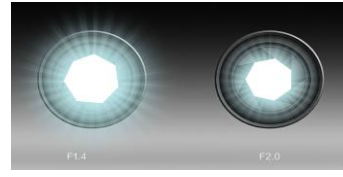

Key Features

2K Resolution

AI Human Detection

6P Lens

F1.4 Aperture

Overview

Package Contents:

Mi 360° Home Security Camera 2K, charging cable, wall mounting kit, user manual