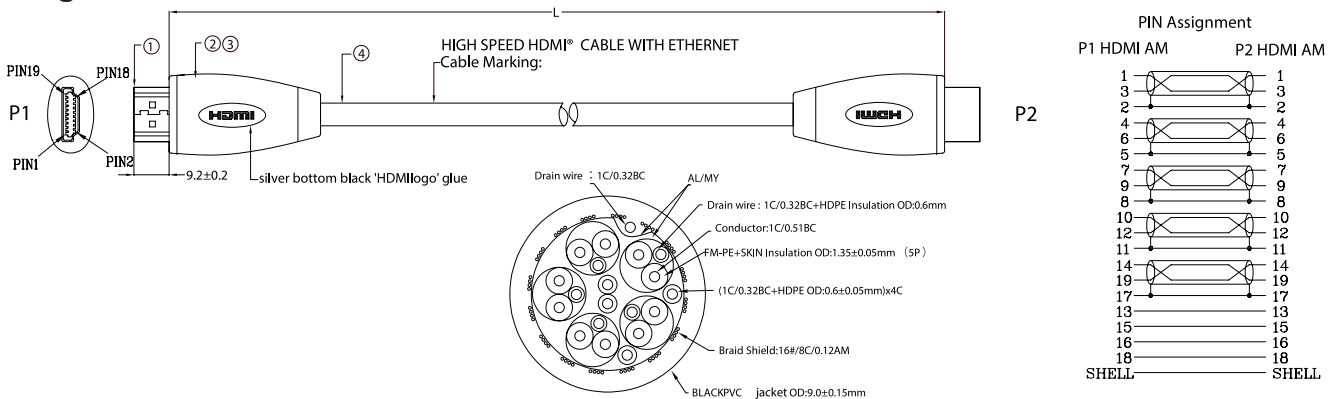

Premium High Speed 4K UHD HDMI Lead with Ethernet

pro-SIGNAL

Specifications

Connector Type A	: HDMI A Plug
Connector Type B	: HDMI A Plug
Contact Resistance	: 3Ω Max.
Insulation Resistance	: 5MΩ Min.
Hi-Pot Test	: DC 300V/10ms
Jacket Colour	: Black

Diagram

No.	Part Name	Description	Unit
1	Plug	HDMI AM 19P Pin:G/F, Shell : Gold plated	2 pcs
2	Model	PE, Nature Colour	g
3		Black lacquered metal housing	
4	Cable	HDMI 30AWG BC 19+1 [(1/0.51BC*1P+D1/0.32BC+AL/MY)*5P+1/0.32BC*4C]+AL+D1/0.32BC+B12 8/0.12AM+BLACK PVC OD:9 ±0.15mm	-

Part Number Table

Description	Length "L" (mm)	Part Number
Premium High Speed 4K UHD HDMI Lead with Ethernet, Male to Male, Gold Contacts, Black	10000±100	PSG3020-HDMI-10

Dimensions : Millimetres

Important Notice : This data sheet and its contents (the "Information") belong to the members of the AVNET group of companies (the "Group") or are licensed to it. No licence is granted for the use of it other than for information purposes in connection with the products to which it relates. No licence of any intellectual property rights is granted. The Information is subject to change without notice and replaces all data sheets previously supplied. The Information supplied is believed to be accurate but the Group assumes no responsibility for its accuracy or completeness, any error in or omission from it or for any use made of it. Users of this data sheet should check for themselves the Information and the suitability of the products for their purpose and not make any assumptions based on information included or omitted. Liability for loss or damage resulting from any reliance on the Information or use of it (including liability resulting from negligence or where the Group was aware of the possibility of such loss or damage arising) is excluded. This will not operate to limit or restrict the Group's liability for death or personal injury resulting from its negligence. pro-SIGNAL is the registered trademark of Premier Farnell Limited 2019.