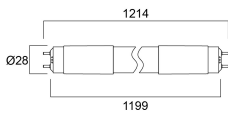

TECHNICAL DRAWINGS