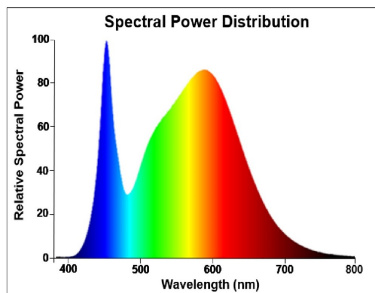

ToLEDo Superia T8 UNIVERSAL

ToLEDo Superia T8 Universal V3 5FT 3600LM 840
0029277

Product EAN number	5410288292779
Packaging single length / height (cm)	151.0
Packaging single width (cm)	3.0
Packaging single depth (cm)	3.0
DUN14 (outer)	15410288292776
Units per outer package	10
Packaging outer length / height (cm)	150.7
Packaging outer width (cm)	21.0
Packaging outer depth (cm)	11.5

Safety data

Optimal operating condition (°C)	-20-45
Breakage cleaning instructions	Not applicable
Special purpose lamp	No
Suitable for household illumination	Yes
Safety message	None

PHOTOMETRY

TECHNICAL DRAWINGS