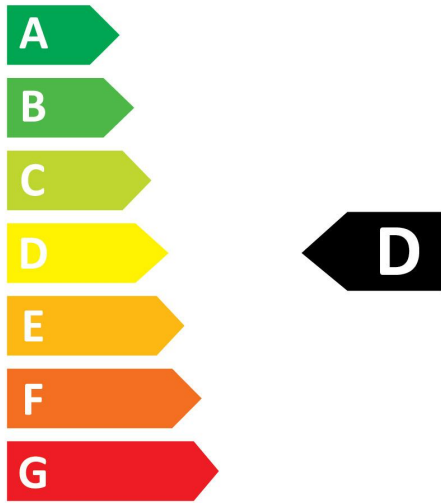

ToLEDo Superia T8 UNIVERSAL
ToLEDo Superia T8 Universal V3 5FT 3600LM 840
0029277

SYLVANIA

0029277

23
kWh/1000h

2019/2015