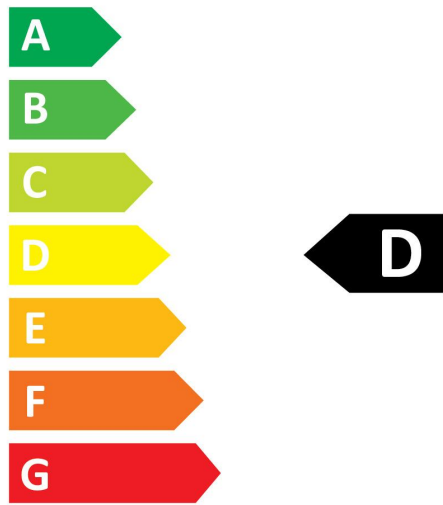

23
kWh/1000h

2019/2015