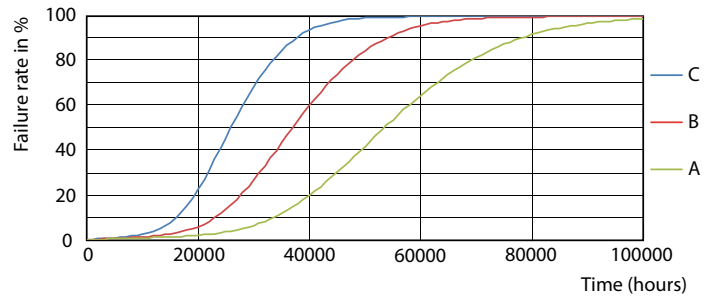

Photometric data

Spectral Power Distribution Colour - MAS LEDtube 1500mm UO 36W 830 T5

Lifetime

Life Expectancy Diagram - MAS LEDtube 1500mm UO 36W 830 T5

Life Expectancy Diagram

Lumen Maintenance Diagram - MAS LEDtube 1500mm UO 36W 830 T5