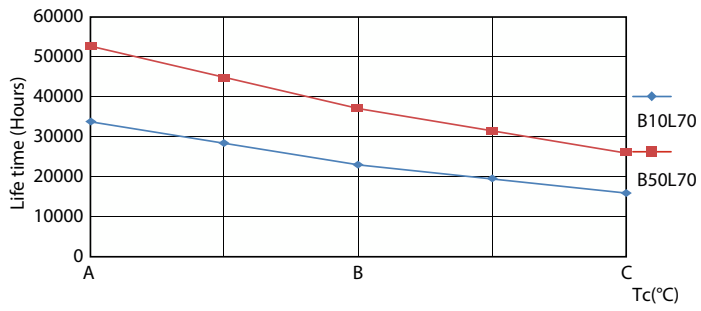

MASTER LEDtube Mains T5

Lifetime

Life Expectancy Diagram