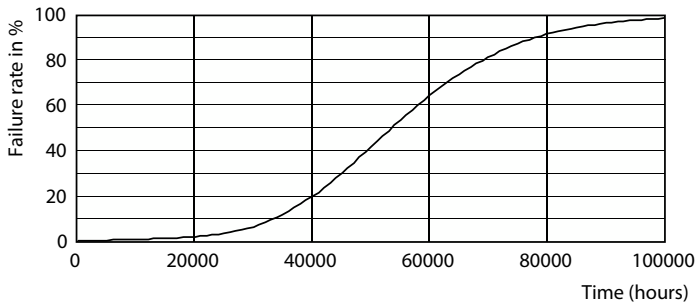

Lifetime

Life Expectancy Diagram - MAS LEDtube 1500mm UO 36W 830 T5