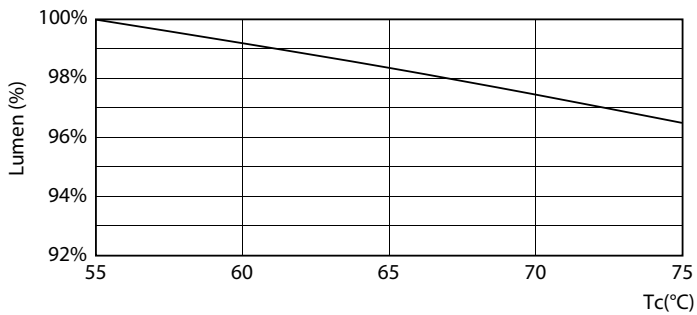

Product data

General Information	
Cap-Base	G5 [G5]
Nominal lifetime	50,000 hour(s)
Switching Cycle	200,000
Lighting Technology	LED
Flux measurement reference	Sphere

Light Technical	
Color Code	830 [CCT of 3000K]
Beam Angle (Nom)	200 degree(s)
Luminous Flux	5,200 lumen
Color Designation	White (WH)
Correlated Color Temperature (Nom)	3000 K
Luminous Efficacy (rated) (Nom)	144.00 lm/W
Color Consistency	<6
Color rendering index (CRI)	80
LLMF At End Of Nominal Lifetime (Nom)	70 %

Photometric data

Spectral Power Distribution Colour - MAS LEDtube 1500mm UO 36W 830 T5

Lifetime

Life Expectancy Diagram - MAS LEDtube 1500mm UO 36W 830 T5

Life Expectancy Diagram

Lumen Maintenance Diagram - MAS LEDtube 1500mm UO 36W 830 T5