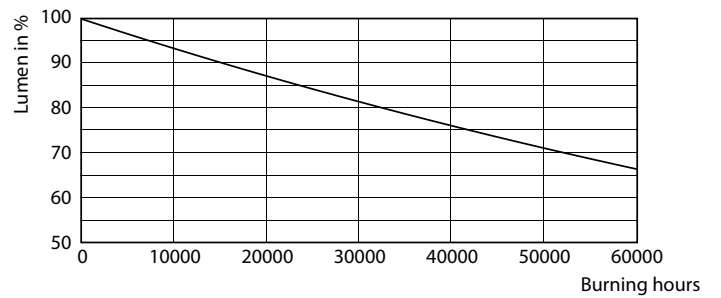

Product data

General Information	
Cap-Base	G5 [G5]
Nominal lifetime	50,000 hour(s)
Switching Cycle	200,000
Lighting Technology	LED
Flux measurement reference	Sphere

Light Technical	
Color Code	830 [CCT of 3000K]
Beam Angle (Nom)	200 degree(s)
Luminous Flux	5,200 lumen
Color Designation	White (WH)
Correlated Color Temperature (Nom)	3000 K
Luminous Efficacy (rated) (Nom)	144.00 lm/W
Color Consistency	<6
Color rendering index (CRI)	80
LLMF At End Of Nominal Lifetime (Nom)	70 %

Photometric data

Spectral Power Distribution Colour - MAS LEDtube 1500mm UO 36W 830 T5

Lifetime

Life Expectancy Diagram - MAS LEDtube 1500mm UO 36W 830 T5

Life Expectancy Diagram

Lumen Maintenance Diagram - MAS LEDtube 1500mm UO 36W 830 T5