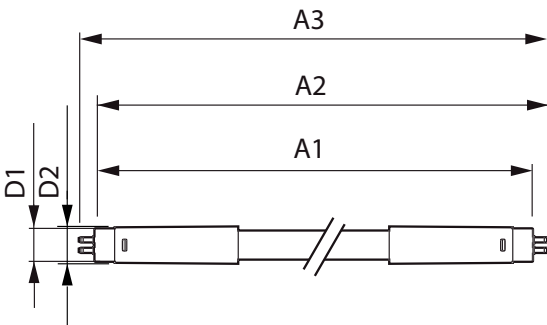

Temperature	
Ambient temperature range	-20 °C to 45 °C
T-Case Maximum (Nom)	75 °C

Controls and Dimming	
Dimmable	No

MASTER LEDtube Mains T5

Mechanical and Housing

Bulb Finish	Frosted
Bulb Material	Glass
Product Length	1,500 mm
Bulb Shape	Tube, double-ended

EU RoHS compliant	Yes
-------------------	-----

Product Data

Full product code	871951429050100
Order product name	MAS LEDtube 1500mm UO 36W 830 T5
Order code	929002474802
Numerator - Quantity Per Pack	1
Numerator - Packs per outer box	10
Material number (12NC)	929002474802
Full product name	MAS LEDtube 1500mm UO 36W 830 T5
EAN/UPC - Case	8719514290518

Dimensional drawing

Product	D1	D2	A1	A2	A3
MAS LEDtube 1500mm UO 36W 830 T5	15.5 mm	18.8 mm	1,449 mm	1,456.1 mm	1,463.2 mm

Photometric data

Light Distribution Diagram - MAS LEDtube 1500mm UO 36W 830 T5

MASTER LEDtube Mains T5