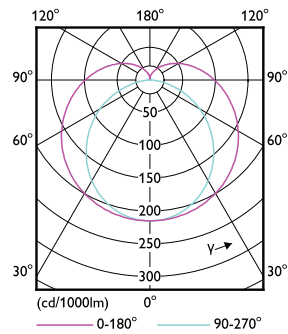

Product data

General Information	
Cap-Base	G5 [G5]
Nominal lifetime	50,000 hour(s)
Switching Cycle	200,000
Lighting Technology	LED
Flux measurement reference	Sphere

Light Technical	
Color Code	830 [CCT of 3000K]
Beam Angle (Nom)	200 degree(s)
Luminous Flux	5,200 lumen
Color Designation	White (WH)
Correlated Color Temperature (Nom)	3000 K
Luminous Efficacy (rated) (Nom)	144.00 lm/W
Color Consistency	<6
Color rendering index (CRI)	80
LLMF At End Of Nominal Lifetime (Nom)	70 %

Dimensional drawing

Product	D1	D2	A1	A2	A3
MAS LEDtube 1500mm UO 36W 830 T5	15.5 mm	18.8 mm	1,449 mm	1,456.1 mm	1,463.2 mm

Photometric data

Light Distribution Diagram - MAS LEDtube 1500mm UO 36W 830 T5

MASTER LEDtube Mains T5