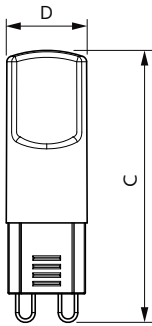

Dimensional drawing

Product	D	C
CorePro LEDcapsule 2-25W ND G9 827	14.5 mm	48 mm

Photometric data

Light Distribution Diagram - CorePro LEDcapsule 2-25W ND G9 827

General uniform lighting - CorePro LEDcapsule 2-25W ND G9 827