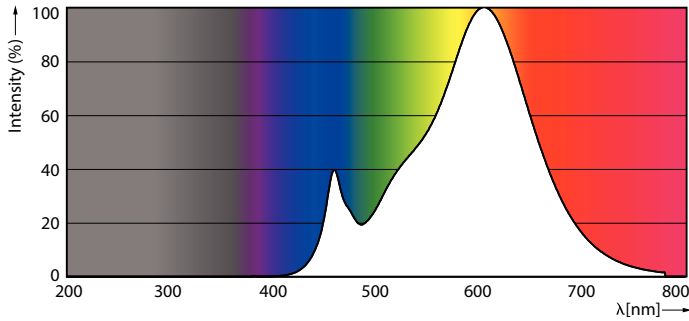

CorePro LEDcapsule MV

Photometric data

Spectral Power Distribution Colour - CorePro LEDcapsule 2-25W ND G9 827