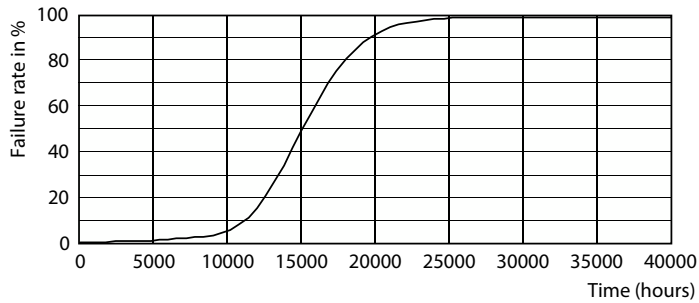

Lifetime

Life Expectancy Diagram - CorePro LEDcapsule 2-25W ND G9 827