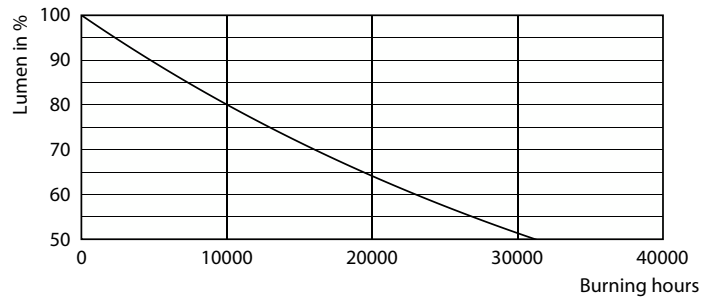

Product data

General Information	
Lighting Technology	LED
Flux measurement reference	Sphere
Switching Cycle	8,000
Nominal lifetime	15,000 hour(s)
Cap-Base	G9 [G9]
Light Technical	
Color Code	827 [CCT of 2700K]
Luminous Flux	220 lumen
Color Designation	Warm White (WW)
Correlated Color Temperature (Nom)	2700 K
Luminous Efficacy (rated) (Nom)	110.00 lm/W
Color Consistency	<6
Color rendering index (CRI)	80
LLMF At End Of Nominal Lifetime (Nom)	70 %
Flickering value (PstLM)	1
Stroboscopic effect value (SVM)	0.4

CorePro LEDcapsule MV

Photometric data

Spectral Power Distribution Colour - CorePro LEDcapsule 2-25W ND G9 827

Lifetime

Life Expectancy Diagram - CorePro LEDcapsule 2-25W ND G9 827

Lumen Maintenance Diagram - CorePro LEDcapsule 2-25W ND G9 827