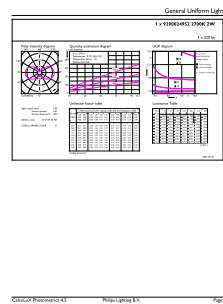

Product Data

Full product code	871951430389800
-------------------	-----------------

Order product name	CorePro LEDcapsule 2-25W ND G9 827
Order code	929002495202
Numerator - Quantity Per Pack	1
Numerator - Packs per outer box	12
Material number (12NC)	929002495202
Full product name	CorePro LEDcapsule 2-25W ND G9 827
EAN/UPC - Case	8719514303904

Dimensional drawing

Product	D	C
CorePro LEDcapsule 2-25W ND G9 827	14.5 mm	48 mm

Photometric data

Light Distribution Diagram - CorePro LEDcapsule 2-25W ND G9 827

General uniform lighting - CorePro LEDcapsule 2-25W ND G9 827