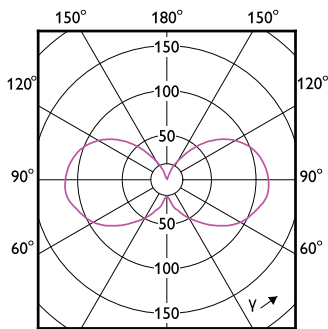

Product data

General Information	
Lighting Technology	LED
Flux measurement reference	Sphere
Switching Cycle	8,000
Nominal lifetime	15,000 hour(s)
Cap-Base	G9 [G9]
Light Technical	
Color Code	827 [CCT of 2700K]
Luminous Flux	220 lumen
Color Designation	Warm White (WW)
Correlated Color Temperature (Nom)	2700 K
Luminous Efficacy (rated) (Nom)	110.00 lm/W
Color Consistency	<6
Color rendering index (CRI)	80
LLMF At End Of Nominal Lifetime (Nom)	70 %
Flickering value (PstLM)	1
Stroboscopic effect value (SVM)	0.4

Dimensional drawing

Product	D	C
CorePro LEDcapsule 2-25W ND G9 827	14.5 mm	48 mm

Photometric data

Light Distribution Diagram - CorePro LEDcapsule 2-25W ND G9 827

General uniform lighting - CorePro LEDcapsule 2-25W ND G9 827