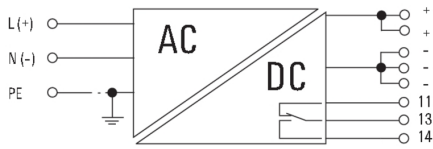

Data sheet

PROmax
PRO MAX 960W 24V 40A

Weidmüller Interface GmbH & Co. KG
Klingenbergstraße 16
D-32758 Detmold
Germany
Fon: +49 5231 14-0
Fax: +49 5231 14-292083
www.weidmueller.com

Drawings

Electric symbol