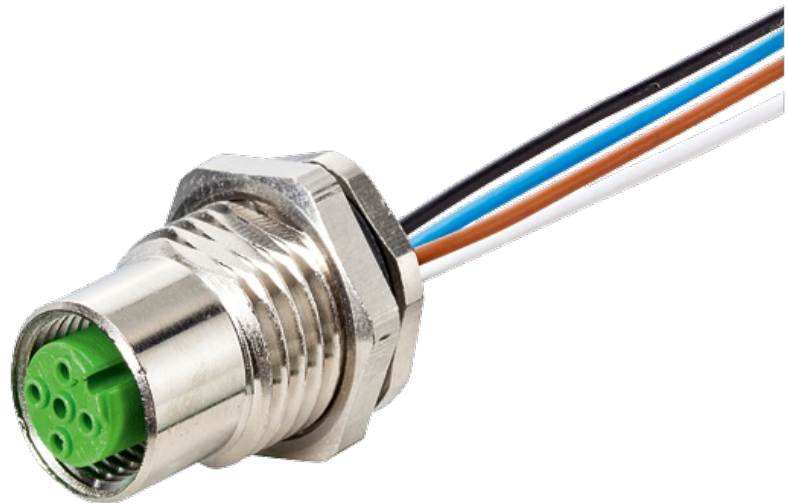

**M12 FEMALE FLANGE PLUG A CODED REAR MOUNT**

PP-wires 8x0,25 0.2m

Flange M12 female  
8-pole  
Rear mounting  
Mounting nut  
with multi-strand wire

[Link to Product](#)**Illustration**

1	⤵	white
2	⤵	brown
3	⤵	green
4	⤵	yellow
5	⤵	gray
6	⤵	pink
7	⤵	blue
8	⤵	red

# Female

Product may differ from Image

## Technical Data

Operating voltage	max. 60 V AC/DC
Operating current per contact	max. 2 A
Locking of ports	Screw thread M12 × 1 mm (recommended torque 0.6 Nm) self-securing
Protection	IP67 inserted and tightened (EN 60529)