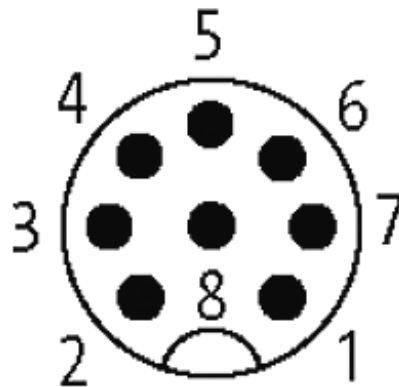

**M12 FEMALE FLANGE PLUG A CODED REAR MOUNT**

PP-wires 8x0,25 0.2m

Flange M12 female  
8-pole  
Rear mounting  
Mounting nut  
with multi-strand wire

[Link to Product](#)**Illustration**

1	⤵	white
2	⤵	brown
3	⤵	green
4	⤵	yellow
5	⤵	gray
6	⤵	pink
7	⤵	blue
8	⤵	red

# Female

Product may differ from Image