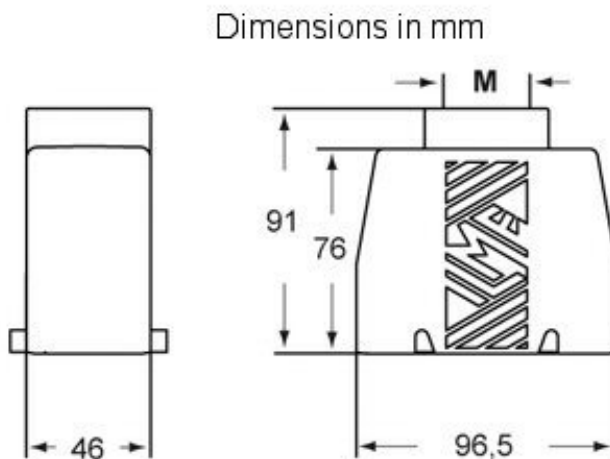

Product Sheet

Part Number: TMAV 16.32

Family	TC - TM insulating enclosures
Version	insulating version
Series	hoods for two levers
Product type	with 4 pegs
Type	side entry
IP degree of protection	IP65 (EN 60529) degree of protection (UL Type 12)
Cable entry	M 32
Fixing centre distance	size "77.27"
Material	insulating
Notes	The enclosures ensure IP protection rating when mated and locked. To be complete with cable glands.

The information and the dimensions are not binding and may be changed without prior notice.