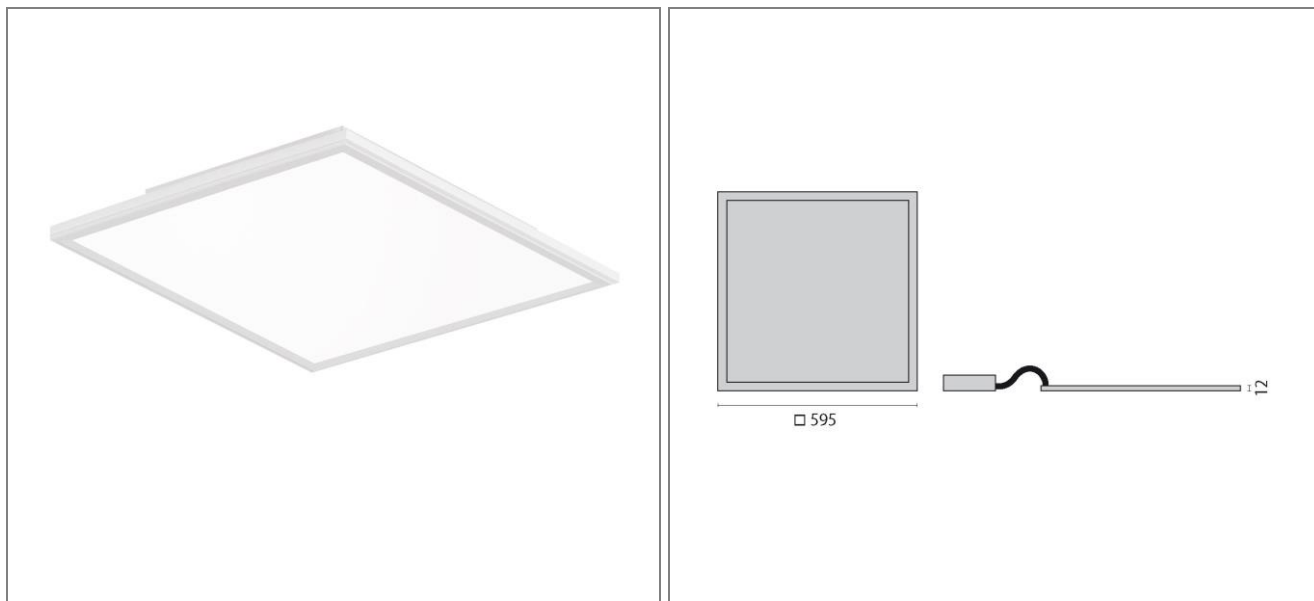

ART.: 8607891363400

FL SQUARE 600 IL OP

Art.: 8607891363400, FL SQUARE IL, Direct, 33W, 4000K, Driver static, 596mm, Symmetrical, > 75°, White, Lay-in LED luminaire for indoors, consisting of: Die-cast aluminium housing, powder-coated / LED Sidelight-Technology and light orienting plastic optic for a homogenous light distribution over the entire area of the cover / Colour rendering index Ra > 80 / Colour tolerance according to MacAdam = 3 SDCM / Suitable for lattice and coffered ceilings / Complete with electric converter / UGR <19 for all luminosities / Protection class IP43 (for light emission surface for installation in closed ceilings) / Recessed luminaire can only be used for cut ceilings with separately available installation frames / Separate accessory allows the lights to be used as a suspended, surface mounted or recessed luminaires

Connected load	33 W
Luminous flux	3920 lm
Efficiency	119 lm/W
Colour temperature	4000K
Colour rendering (CRI)	80
IP class	20
Nominal voltage	220 – 240 V
Colour	WH-RAL9016
UGR	≤ 22