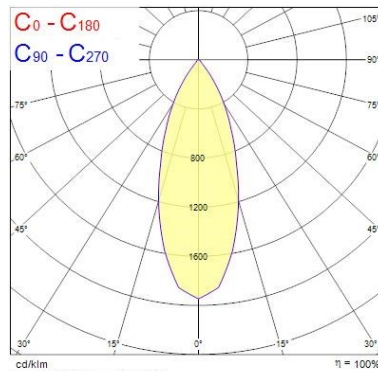

Optical data

Fixture luminous flux (lm)	1128
Luminaire efficacy (lm/W)	94
LOR (%)	100
Colour temperature (K)	2700
Light colour	Candlelight
CRI (Ra)	90
Colour Variation Initial (SDCM)	SDCM3
Adjustable chromaticity	N
Beam Angle (°)	46
Photobiological Risk Group	RG1
Luminous flux (emergency) (lm)	307
Emergency duration (h)	3

Myriad Deco IP65 White Bezel

MYRIAD DECO IP65 FLOOD 2700K PHDM EM WHITE WBEZ
2058870

Cutout Dimensions (W x L in mm or Diameter in mm)	76
Weight (kg)	1.44
Recessed Depth (mm)	72

Packaging

Single packaging type	Carton
Product EAN number	5025768588701
Packaging single length / height (cm)	17.5
Packaging single width (cm)	15.0
Packaging single depth (cm)	17.5
DUN14 (outer)	05025768588701
Units per outer package	1
Packaging outer length / height (cm)	17.5
Packaging outer width (cm)	15.0
Packaging outer depth (cm)	17.5

PHOTOMETRY

Distance [m]	Cone diameter [m]	E _(0°) [lx]	E _(C0) [lx]
0.5	0.34	8783	3732
1.0	0.68	2198	903
1.5	1.03	976	415
2.0	1.37	589	233
2.5	1.71	381	149
3.0	2.05	282	104

Distance [m] Cone diameter [m] Illuminance [lx]
C0 - C180 (Half beam angle: 37.8°)

Distance [m]	Cone diameter [m]	E _(0°) [lx]	E _(C0) [lx]
0.5	0.34	2390	1016
1.0	0.68	596	254
1.5	1.03	266	113
2.0	1.37	149	63
2.5	1.71	96	41
3.0	2.05	66	28

Distance [m] Cone diameter [m] Illuminance [lx]
C0 - C180 (Half beam angle: 37.8°)