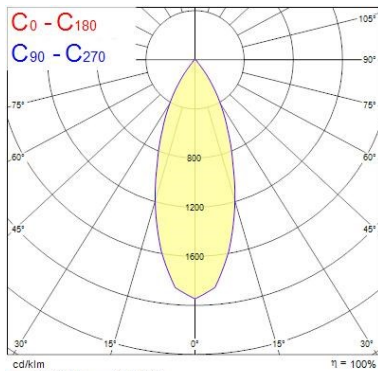

Optical data

Fixture luminous flux (lm)	1128
Luminaire efficacy (lm/W)	94
LOR (%)	100
Colour temperature (K)	2700
Light colour	Candlelight
CRI (Ra)	90
Colour Variation Initial (SDCM)	SDCM3
Adjustable chromaticity	N
Beam Angle (°)	46
Photobiological Risk Group	RG1
Luminous flux (emergency) (lm)	307
Emergency duration (h)	3

Myriad Deco IP65 White Bezel

MYRIAD DECO IP65 FLOOD 2700K PHDM EM WHITE WBEZ
2058870

Cutout Dimensions (W x L in mm or Diameter in mm)	76
Weight (kg)	1.44
Recessed Depth (mm)	72

Packaging

Single packaging type	Carton
Product EAN number	5025768588701
Packaging single length / height (cm)	17.5
Packaging single width (cm)	15.0
Packaging single depth (cm)	17.5
DUN14 (outer)	05025768588701
Units per outer package	1
Packaging outer length / height (cm)	17.5
Packaging outer width (cm)	15.0
Packaging outer depth (cm)	17.5

PHOTOMETRY

Distance [m]	Cone diameter [m]	E _(0°) [lx]	E _(C0) [lx]
0.5	0.34	8783	3732
1.0	0.68	2198	903
1.5	1.03	976	415
2.0	1.37	589	233
2.5	1.71	381	149
3.0	2.05	282	104

Distance [m] Cone diameter [m] Illuminance [lx]
C0 - C180 (Half beam angle: 37.8°)

Distance [m]	Cone diameter [m]	E _(0°) [lx]	E _(C0) [lx]
0.5	0.34	2390	1016
1.0	0.68	596	254
1.5	1.03	266	113
2.0	1.37	149	63
2.5	1.71	96	41
3.0	2.05	66	28

Distance [m] Cone diameter [m] Illuminance [lx]
C0 - C180 (Half beam angle: 37.8°)