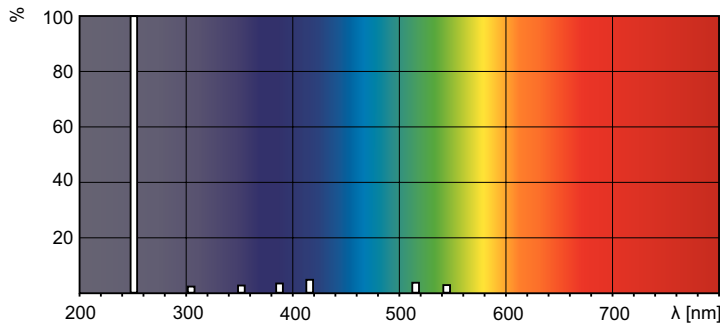

### Product data

General Information	
Cap-Base	2G11 [2G11]
Useful Life (Nom)	9,000 hour(s)
Light Technical	
Color Code	TUV
Color Designation	- [Not Specified]
Depreciation at Useful Lifetime	20 %
Operating and Electrical	
Power Consumption	55 W
Lamp Current (Nom)	0.525 A
Voltage (Nom)	105 V

## Photometric data

Spectral Power Distribution Colour - TUV PL-L 55W/4P HF 1CT/25