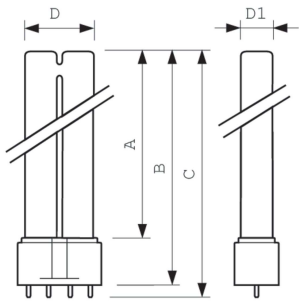

Voltage (Nom)	105 V
Mechanical and Housing	
Bulb Shape	2xT16
Approval and Application	
Mercury (Hg) Content (Nom)	4.4 mg
UV	
UV-C Radiation at 100 hr	18.7 W
Product Data	
Order product name	TUV PL-L 55W/4P HF 1CT/25
Full product name	TUV PL-L 55W/4P HF 1CT/25

# TUV PL-L

Full product code	871150063379840
Order code	927908704007
Material Nr. (12NC)	927908704007
Numerator - Quantity Per Pack	1
EAN/UPC - Product/Case	8711500633798

Numerator - Packs per outer box	25
EAN/UPC - Case	8711500633804

## Dimensional drawing

Product	D1 (max)	D (max)	A (max)	B (max)	C (max)
TUV PL-L 55W/4P HF 1CT/25	18 mm	38 mm	505 mm	530 mm	535 mm