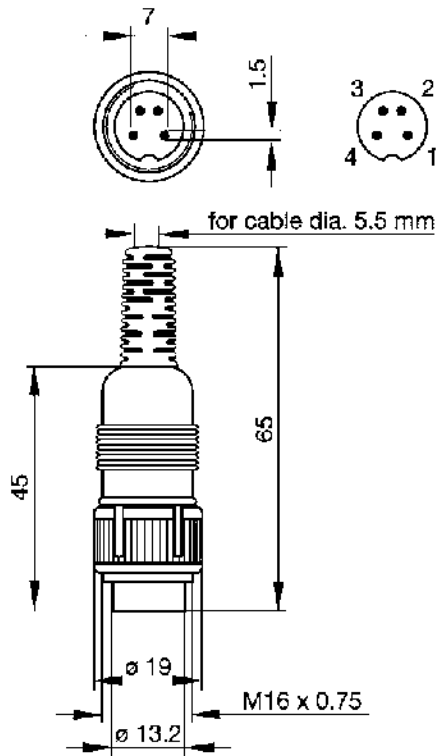

Picture
Drawing

Belden Deutschland GmbH
Im Gewerbestraße 2
58579 Schalksmühle
Germany
Phone: +49 7127/14-1806
E-Mail: icos-sales@belden.com

The information published in the websites has been compiled as carefully as possible. It is subject to alteration without notice in technical as well as in price-related/commercial respect. The complete information and data were available on user documentation. Mandatory information can only be obtained by a concrete query.