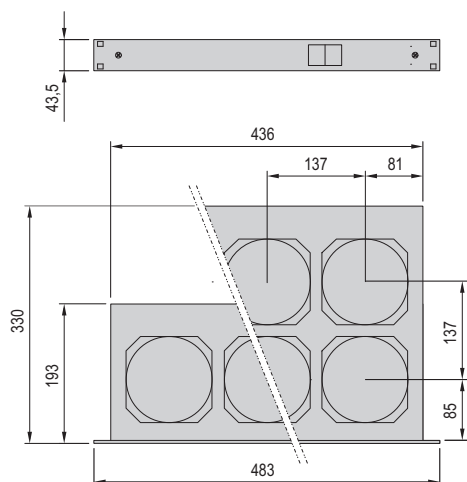

KTA45963

Replacement fan 1 piece	20713-240	20713-244	20713-243
Side panel connecting bracket between europacPRO subrack and fan, including fixing material kit, PU 4 pieces			21101-954
Equipment cable SCHUKO/UTE SCHUKO/UTE plug, IEC 60320 C13 socket, 2.5 m, 1 piece			60103-131
Equipment cable, BS British Standard plug, IEC 60320 C13 socket, 2.5 m, 1 piece			60103-137
Equipment cable, USA USA plug, IEC 60320 socket, 2 m, 1 piece			60103-141
Mains cable, IEC IEC 60320 C14 plug, IEC 60320 C13 socket, 2.5 m, 1 piece			60197-053

ServicePLUS see page 4.19

Technical data

Voltage	230 VAC		115 VAC		24 VDC
	50	60	50	60	-
Frequency in Hz					
Number of fans		3/6		3/6	3/6
Airflow volume in m³/h (3/6 fans)	440/845	520/1000	440/845	520/1000	506/970
Noise level in dB(A) (3/6 fans)	56.5/59.4	60.2/62.9	56.5/59.4	60.2/62.9	60.5/63.3
Power consumption in W (3/6 fans)	45/90	42/84	46.5/93	43.5/87	24/48
Max. stat. pressure in Pa	73	88	73	88	68
Permissible ambient temperature in °C	-40 ... +70 °C				
Lifespan in h L₁₀40 °C	43500				
Lifespan in h L₁₀55 °C	20000				

- Fan dimensioning, see page 4.18
- Replacement fans, see chapter Climate control - Accessories
- Versions with multiple fans see ServicePLUS configuration page 4.14