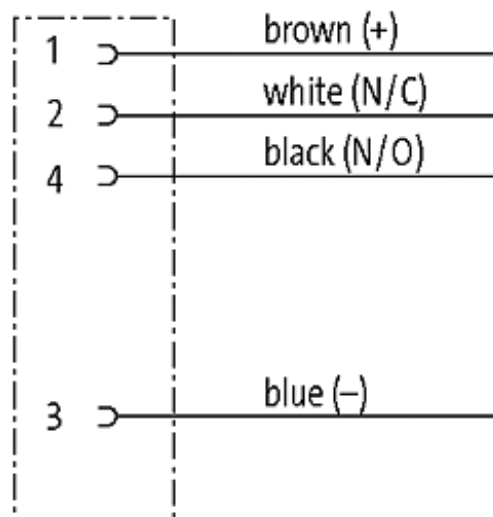

M8 FEMALE FLANGE PLUG A CODED FRONT MOUNT

PP-wires 4x0.25 1m

Front mounting
Flange M8 female
with multi-strand wire
4-pole

[Link to Product](#)**Illustration**

Female

Product may differ from Image

Form

08581

Technical Data

Operating voltage	max. 30 V AC/DC
Operating current per contact	max. 4 A
Locking of ports	Screw thread M8 × 1 mm (recommended torque 0.4 Nm) self-securing
Protection	IP67 inserted and tightened (EN 60529)

General data

Temperature range -25...+85 °C

Commercial data

country of origin DE

customs tariff number 85444290

minimum order quantity 1