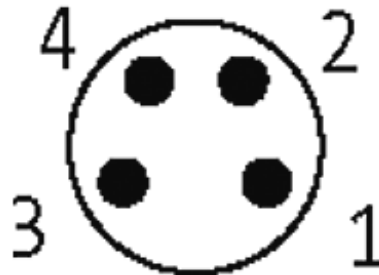

M8 FEMALE FLANGE PLUG A CODED FRONT MOUNT

PP-wires 4x0.25 1m

Front mounting
Flange M8 female
with multi-strand wire
4-pole

[Link to Product](#)**Illustration**

Female

Product may differ from Image

Form

08581

Technical Data

Operating voltage	max. 30 V AC/DC
Operating current per contact	max. 4 A
Locking of ports	Screw thread M8 × 1 mm (recommended torque 0.4 Nm) self-securing
Protection	IP67 inserted and tightened (EN 60529)