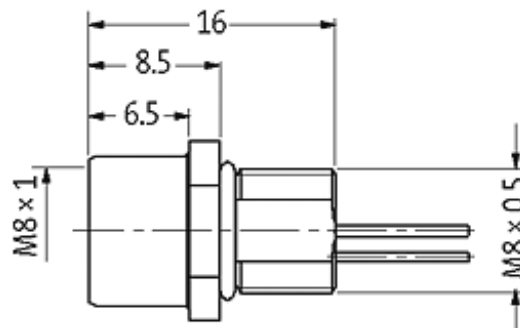

M8 FEMALE FLANGE PLUG A CODED FRONT MOUNT

PP-wires 4x0.25 1m

Front mounting
Flange M8 female
with multi-strand wire
4-pole

[Link to Product](#)**Illustration**

Female

Product may differ from Image

Form

08581

Technical Data

Operating voltage	max. 30 V AC/DC
Operating current per contact	max. 4 A
Locking of ports	Screw thread M8 × 1 mm (recommended torque 0.4 Nm) self-securing
Protection	IP67 inserted and tightened (EN 60529)

Cables

Cable number	969
No./diameter of wires	4 × 0.25 mm ²
Wire isolation	PP (br, wh, bl, bk)
Shore hardness outer jacket	70 ± 5D
Outer diameter	approx. 1.25 mm
Bend radius (fixed)	5 × outer Ø
Bend radius (moving)	10 × outer Ø
Temperature range (fixed)	-40...+80 °C
Temperature range (mobile)	-25...+80 °C

General data

Temperature range -25...+85 °C

Commercial data

country of origin DE

customs tariff number 85444290

minimum order quantity 1