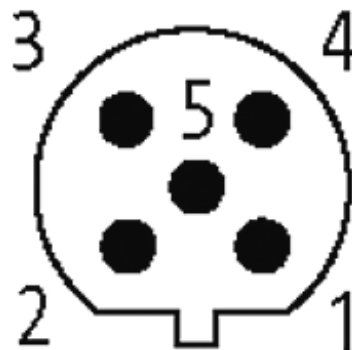

M12 FEMALE 90° B CODED SHIELD WIREABLE SCREW TERM.

5 POLE max. 0.75mm² 6-8mm PROFIBUS

M12
 Female 90°
 Field wireable (screw terminals)
 B-coded, 5-pole, shielded
 for PROFIBUS + Interbus

[Link to Product](#)

Illustration

Female

Product may differ from Image

Form

14031

Technical Data

Operating voltage	max. 60 V AC/DC
Operating current per contact	max. 4 A
Connection cross section	max. 0.75 mm ²
Sealing range (cable diameter)	6...8 mm
Protection	IP67 inserted and tightened (EN 60529)
Housing	CuZn, nickel plated

General data

Temperature range	-25...+85 °C
-------------------	--------------

Commercial data

country of origin	DE
customs tariff number	85369010
minimum order quantity	1