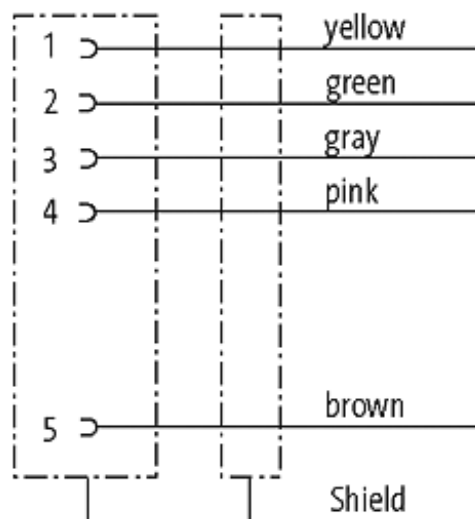

M12 FEMALE 90° B CODED SHIELD WIREABLE SCREW TERM.

5 POLE max. 0.75mm² 6-8mm PROFIBUS

M12
 Female 90°
 Field wireable (screw terminals)
 B-coded, 5-pole, shielded
 for PROFIBUS + Interbus

[Link to Product](#)

Illustration

Female

Product may differ from Image

Form

14031

Technical Data

Operating voltage	max. 60 V AC/DC
Operating current per contact	max. 4 A
Connection cross section	max. 0.75 mm ²
Sealing range (cable diameter)	6...8 mm
Protection	IP67 inserted and tightened (EN 60529)
Housing	CuZn, nickel plated