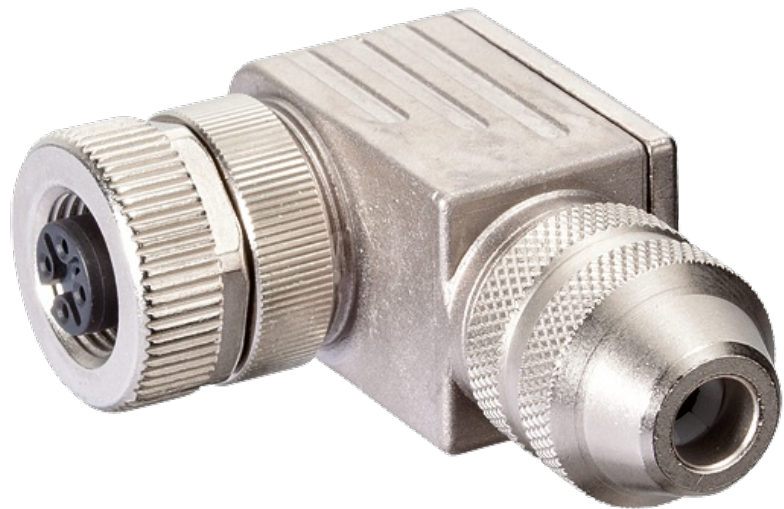

M12 FEMALE 90° B CODED SHIELD WIREABLE SCREW TERM.

5 POLE max. 0.75mm² 6-8mm PROFIBUS

M12
 Female 90°
 Field wireable (screw terminals)
 B-coded, 5-pole, shielded
 for PROFIBUS + Interbus

[Link to Product](#)

Illustration

Female

Product may differ from Image

Form

14031

Technical Data

Operating voltage	max. 60 V AC/DC
Operating current per contact	max. 4 A
Connection cross section	max. 0.75 mm ²
Sealing range (cable diameter)	6...8 mm
Protection	IP67 inserted and tightened (EN 60529)
Housing	CuZn, nickel plated