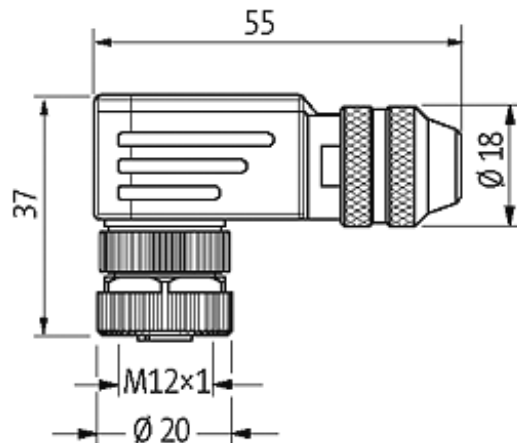

M12 FEMALE 90° B CODED SHIELD WIREABLE SCREW TERM.

5 POLE max. 0.75mm² 6-8mm PROFIBUS

M12
 Female 90°
 Field wireable (screw terminals)
 B-coded, 5-pole, shielded
 for PROFIBUS + Interbus

[Link to Product](#)

Illustration

Female

Product may differ from Image

Form

14031

Technical Data

Operating voltage	max. 60 V AC/DC
Operating current per contact	max. 4 A
Connection cross section	max. 0.75 mm ²
Sealing range (cable diameter)	6...8 mm
Protection	IP67 inserted and tightened (EN 60529)
Housing	CuZn, nickel plated

General data

Temperature range	-25...+85 °C
-------------------	--------------

Commercial data

country of origin	DE
customs tariff number	85369010
minimum order quantity	1