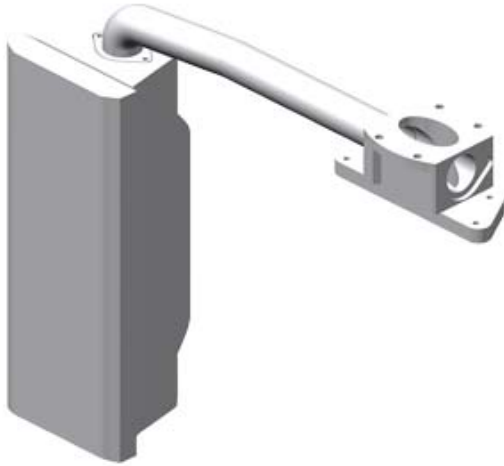

EXTENSION UNIT 19" FOR MOUNTING AT ALL 19" FULLY ENCLOSED HMI UNITS, MOUNTING AT THE LEFT HAND SIDE FROM ABOVE OR MOUNTING AT THE RIGHT HAND SIDE FROM

last modified:

12.03.2015