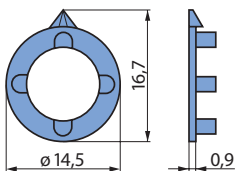

Pointer

Surface	Gray	Black	Red	Blue	Yellow	Green
Matt	041-3015	041-3025	041-3035	041-3045	041-3055	041-3065
Glossy	041-3010	041-3020	041-3030	041-3040	041-3050	041-3060

Packaging size: 100 pcs.