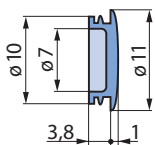

Packaging size: 100 pcs.

Pointer, pointer dial, nut cover and figure dial do not fit to wing knobs unless otherwise stated.