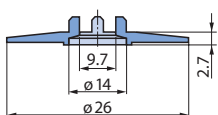

Pointer Dial

Marking	Surface	Gray	Black	Red
	Matt	042-3915	042-3925	042-3935
	Glossy	042-3910	042-3920	042-3930

Packaging size: 100 pcs.