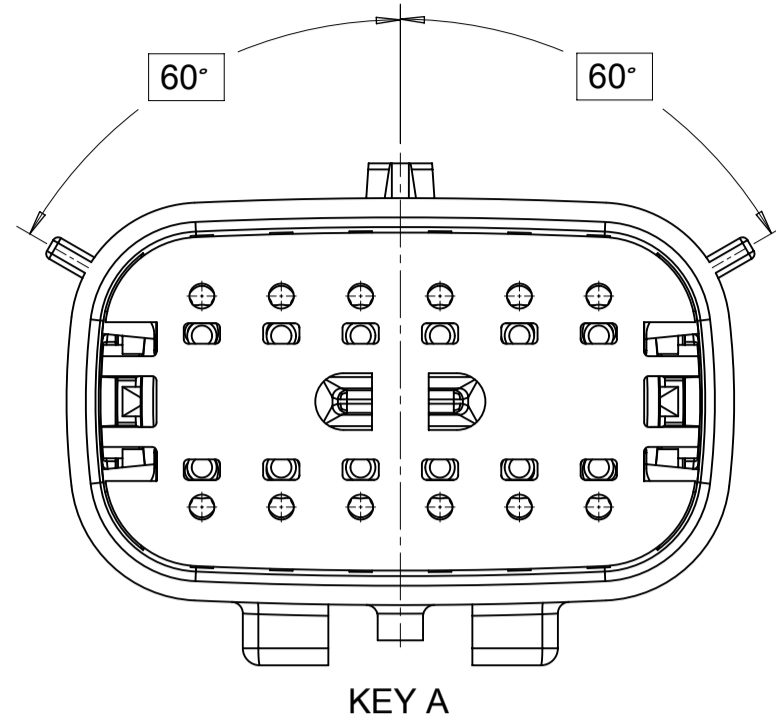

SHEET DESCRIPTION
KEY CONFIGURATIONS CONT.

2X6