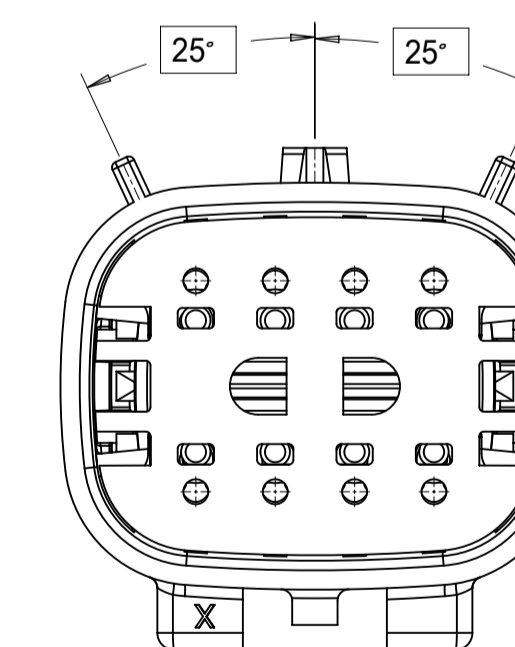

SHEET DESCRIPTION
KEY CONFIGURATIONS

2X2

KEY A

KEY B

KEY C

KEY D

2X3

KEY A

KEY B

KEY C

KEY D

2X4

KEY A

KEY B

KEY C

KEY D

THIS DRAWING CONTAINS INFORMATION THAT IS PROPRIETARY TO MOLEX ELECTRONIC TECHNOLOGIES, LLC AND SHOULD NOT BE USED WITHOUT WRITTEN PERMISSION

SYMBOLS	DIMENSION UNITS	SCALE
	mm	3:1
	GENERAL TOLERANCES (UNLESS SPECIFIED)	
	ANGULAR TOL ± 1.0°	
	4 PLACES	±
	3 PLACES	±
	2 PLACES	± 0.1
	1 PLACE	± 0.2
	0 PLACES	±
	DRAFT WHERE APPLICABLE MUST REMAIN WITHIN DIMENSIONS	