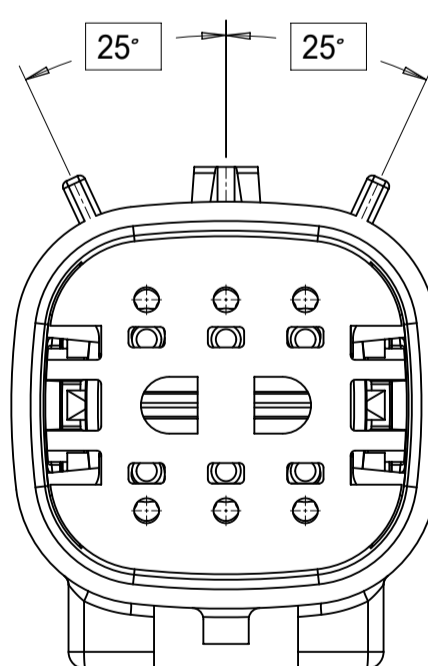

2X10 - STANDARD (STD)

2X10 - UL V0*

UL V0 UNIQUE FEATURE

Partial1
SCALE 10:1

* MINOR GEOMETRY CHANGE THAN STANDARD CONFIGURATION.
SEE NOTE 2a FOR MORE INFORMATION

SYMBOLS	THIS DRAWING CONTAINS INFORMATION THAT IS PROPRIETARY TO MOLEX ELECTRONIC TECHNOLOGIES, LLC AND SHOULD NOT BE USED WITHOUT WRITTEN PERMISSION		CURRENT REV DESC:		molex
	DIMENSION UNITS	SCALE			
▽ = 0	mm	1.5:1	EC NO: 171650		MX150 BLADE DUAL ROW SEALED ASSEMBLY MAT SEAL
▽ = 0	GENERAL TOLERANCES (UNLESS SPECIFIED)		DRWN: PMANJUNATHAC 2018/01/03		
▽ = 0	ANGULAR TOL ± 1.0°		CHK'D: MVANSLAMBROU 2018/02/16		
▽ = 0	4 PLACES ±		APPR: MVANSLAMBROU 2018/02/16		
▽ = 0	3 PLACES ±		INITIAL REVISION:		
▽ = 0	2 PLACES ± 0.1		DRWN: APROFFITT 2014/04/28		
▽ = 0	1 PLACE ± 0.2		APPR: VKOSHY 2014/05/14		
▽ = 0	0 PLACES ±		THIRD ANGLE PROJECTION		
▽ = 0	DRAFT WHERE APPLICABLE MUST REMAIN WITHIN DIMENSIONS		DRAWING	SERIES	DOCUMENT NUMBER
			A1-SIZE	33482	SD-33482-0001
					DOC TYPE DOC PART REVISION
					PSD 001 E2
					PRODUCT CUSTOMER DRAWING
					MATERIAL NUMBER CUSTOMER SHEET NUMBER
					GENERAL MARKET 2 OF 11

SHEET DESCRIPTION
KEY CONFIGURATIONS

2X2

KEY A

KEY B

KEY C

KEY D

2X3

KEY A

KEY B

KEY C

KEY D

2X4

KEY A

KEY B

KEY C

KEY D