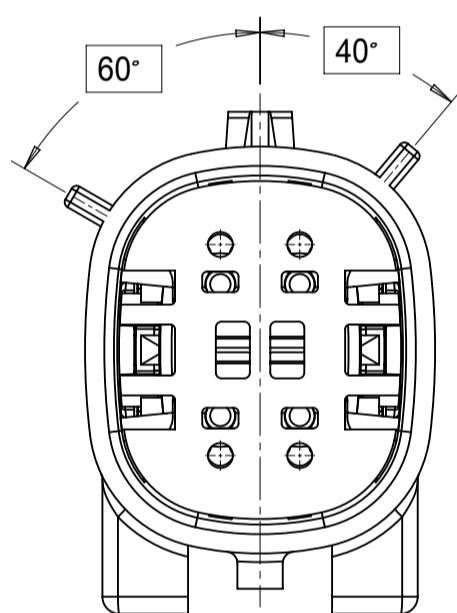

SHEET DESCRIPTION
CONFIGURATIONS

2X2 - STANDARD (STD)

2X2 - UL V0*

2X3 - STANDARD (STD)

2X3 - LENGTHENED

2X4 - STANDARD (STD)

2X6 - STANDARD (STD)

2X8 - STANDARD (STD)

2X10 - STANDARD (STD)

2X10 - UL V0*

UL V0 UNIQUE FEATURE

Partial1
SCALE 10:1

* MINOR GEOMETRY CHANGE THAN STANDARD CONFIGURATION.
SEE NOTE 2a FOR MORE INFORMATION

SYMBOLS	THIS DRAWING CONTAINS INFORMATION THAT IS PROPRIETARY TO MOLEX ELECTRONIC TECHNOLOGIES, LLC AND SHOULD NOT BE USED WITHOUT WRITTEN PERMISSION		CURRENT REV DESC:		molex
	DIMENSION UNITS	SCALE			
▽ = 0	mm	1.5:1	EC NO: 171650		MX150 BLADE DUAL ROW SEALED ASSEMBLY MAT SEAL
▽ = 0	GENERAL TOLERANCES (UNLESS SPECIFIED)		DRWN: PMANJUNATHAC 2018/01/03		
▽ = 0	ANGULAR TOL ± 1.0°		CHK'D: MVANSLAMBROU 2018/02/16		
▽ = 0	4 PLACES ±		APPR: MVANSLAMBROU 2018/02/16		
▽ = 0	3 PLACES ±		INITIAL REVISION:		
▽ = 0	2 PLACES ± 0.1		DRWN: APROFFITT 2014/04/28		
▽ = 0	1 PLACE ± 0.2		APPR: VKOSHY 2014/05/14		
▽ = 0	0 PLACES ±		THIRD ANGLE PROJECTION		
▽ = 0	DRAFT WHERE APPLICABLE MUST REMAIN WITHIN DIMENSIONS		DRAWING	SERIES	DOCUMENT NUMBER
			A1-SIZE	33482	SD-33482-0001
					DOC TYPE DOC PART REVISION
					PSD 001 E2
					PRODUCT CUSTOMER DRAWING
					MATERIAL NUMBER CUSTOMER SHEET NUMBER
					GENERAL MARKET 2 OF 11

SHEET DESCRIPTION
KEY CONFIGURATIONS

2X2

KEY A

KEY B

KEY C

KEY D

2X3

KEY A

KEY B

KEY C

KEY D

2X4

KEY A

KEY B

KEY C

KEY D