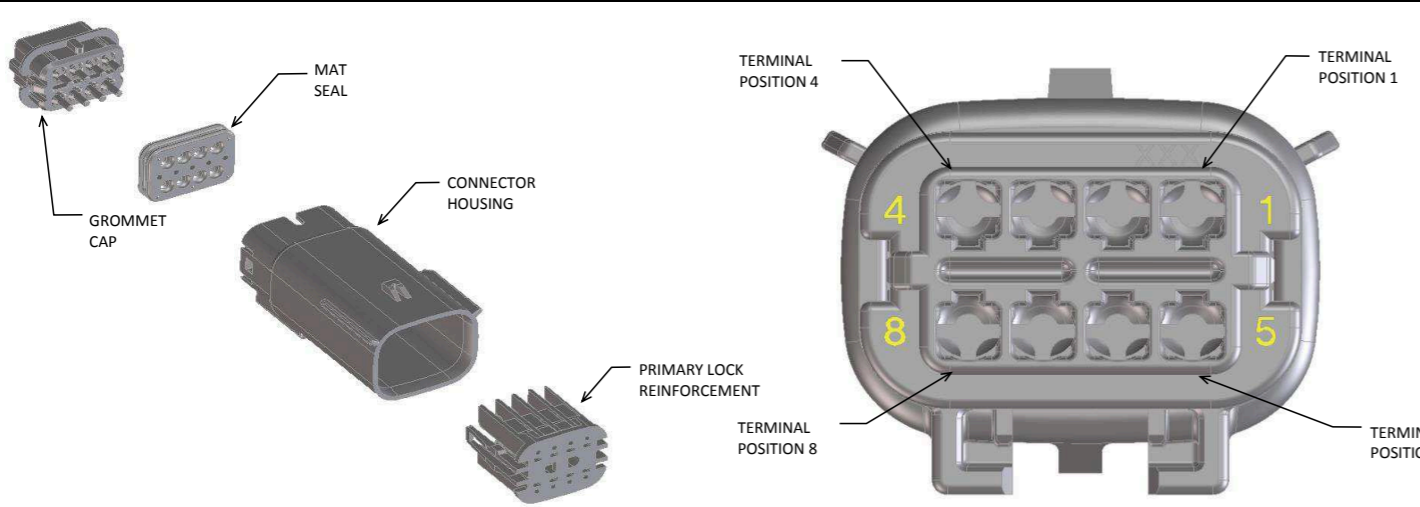

MX150 2X4 BLADE SEALED ASSEMBLY MAT SEAL
BOM AND PIN OUT SHEET

ABBREVIATION	DESCRIPTION	COLOR	MATERIAL
A-BLK	HOUSING, KEYING OPTION A	BLACK	SPS/NYLON GF20
B-LG	HOUSING, KEYING OPTION B	LIGHT GRAY	SPS/NYLON GF20
C-BR	HOUSING, KEYING OPTION C	BROWN	SPS/NYLON GF20
D-GR	HOUSING, KEYING OPTION D	GREEN	SPS/NYLON GF20
C-DG	HOUSING, KEYING OPTION C	DARK GRAY	SPS/NYLON GF20
D-SG	HOUSING, KEYING OPTION D	STONE GRAY	SPS/NYLON GF20
A-YW	HOUSING, KEYING OPTION A	YELLOW	SPS/NYLON GF20
GCP	GROMMET CAP (PLUGGED)	BLACK	SPS/NYLON GF20
GCO	GROMMET CAP (OPEN)	BLACK	SPS/NYLON GF20
PLR	PLR	NATURAL	SPS/NYLON GF20
M-R	MAT SEAL	RUST RED	INHERENTLY LUBRICATED SILICONE
M-B	MAT SEAL	ROYAL BLUE	INHERENTLY LUBRICATED SILICONE

FOR ADDITIONAL INFORMATION SEE SD-33482-0001