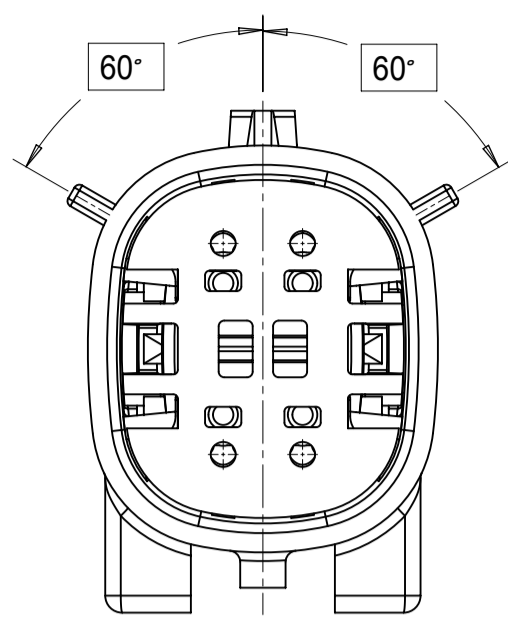

SHEET DESCRIPTION
CONFIGURATIONS

2X2 - STANDARD (STD)

2X2 - UL V0*

2X3 - STANDARD (STD)

2X3 - LENGTHENED

2X4 - STANDARD (STD)

2X6 - STANDARD (STD)

2X8 - STANDARD (STD)

2X10 - STANDARD (STD)

2X10 - UL V0*

UL V0 UNIQUE FEATURE

Partial1
SCALE 10:1

* MINOR GEOMETRY CHANGE THAN STANDARD CONFIGURATION.
SEE NOTE 2a FOR MORE INFORMATION

SYMBOLS	THIS DRAWING CONTAINS INFORMATION THAT IS PROPRIETARY TO MOLEX ELECTRONIC TECHNOLOGIES, LLC AND SHOULD NOT BE USED WITHOUT WRITTEN PERMISSION		CURRENT REV DESC:		molex
	DIMENSION UNITS	SCALE			
▽ = 0	mm	1.5:1	EC NO: 171650		MX150 BLADE DUAL ROW SEALED ASSEMBLY MAT SEAL
▽ = 0	GENERAL TOLERANCES (UNLESS SPECIFIED)		DRWN: PMANJUNATHAC 2018/01/03		
▽ = 0	ANGULAR TOL ± 1.0°		CHK'D: MVANSLAMBROU 2018/02/16		
▽ = 0	4 PLACES ±		APPR: MVANSLAMBROU 2018/02/16		
▽ = 0	3 PLACES ±		INITIAL REVISION:		
▽ = 0	2 PLACES ± 0.1		DRWN: APROFFITT 2014/04/28		
▽ = 0	1 PLACE ± 0.2		APPR: VKOSHY 2014/05/14		
▽ = 0	0 PLACES ±		THIRD ANGLE PROJECTION		
▽ = 0	DRAFT WHERE APPLICABLE MUST REMAIN WITHIN DIMENSIONS		DRAWING	SERIES	DOCUMENT NUMBER
			A1-SIZE	33482	SD-33482-0001
					DOC TYPE DOC PART REVISION
					PSD 001 E2
					PRODUCT CUSTOMER DRAWING
					MATERIAL NUMBER CUSTOMER SHEET NUMBER
					GENERAL MARKET 2 OF 11

SHEET DESCRIPTION
KEY CONFIGURATIONS

2X2

KEY A

KEY B

KEY C

KEY D

2X3

KEY A