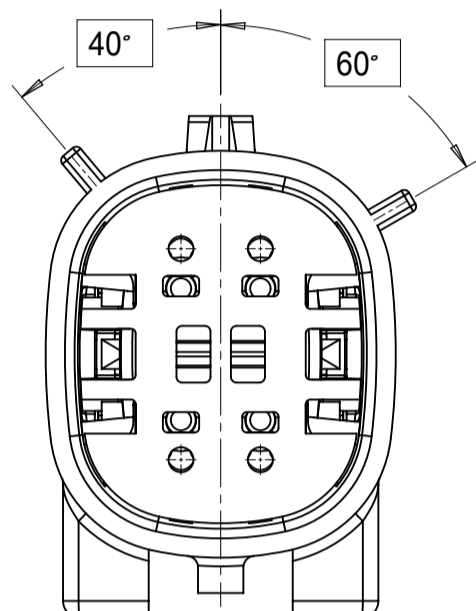

SHEET DESCRIPTION
CONFIGURATIONS

2X2 - STANDARD (STD)

2X2 - UL V0*

2X3 - STANDARD (STD)

2X3 - LENGTHENED

2X4 - STANDARD (STD)

2X6 - STANDARD (STD)

2X8 - STANDARD (STD)

2X10 - STANDARD (STD)

2X10 - UL V0*

UL V0 UNIQUE FEATURE

Partial1
SCALE 10:1

* MINOR GEOMETRY CHANGE THAN STANDARD CONFIGURATION.
SEE NOTE 2a FOR MORE INFORMATION

SYMBOLS	THIS DRAWING CONTAINS INFORMATION THAT IS PROPRIETARY TO MOLEX ELECTRONIC TECHNOLOGIES, LLC AND SHOULD NOT BE USED WITHOUT WRITTEN PERMISSION		CURRENT REV DESC:		molex
	DIMENSION UNITS	SCALE			
▽ = 0	mm	1.5:1	EC NO: 171650		MX150 BLADE DUAL ROW SEALED ASSEMBLY MAT SEAL
▽ = 0	GENERAL TOLERANCES (UNLESS SPECIFIED)		DRWN: PMANJUNATHAC 2018/01/03		
▽ = 0	ANGULAR TOL ± 1.0°		CHK'D: MVANSLAMBROU 2018/02/16		
▽ = 0	4 PLACES ±		APPR: MVANSLAMBROU 2018/02/16		
▽ = 0	3 PLACES ±		INITIAL REVISION:		
▽ = 0	2 PLACES ± 0.1		DRWN: APROFFITT 2014/04/28		
▽ = 0	1 PLACE ± 0.2		APPR: VKOSHY 2014/05/14		
▽ = 0	0 PLACES ±		THIRD ANGLE PROJECTION		
▽ = 0	DRAFT WHERE APPLICABLE MUST REMAIN WITHIN DIMENSIONS		DRAWING	SERIES	DOCUMENT NUMBER
			A1-SIZE	33482	SD-33482-0001
					DOC TYPE DOC PART REVISION
					PSD 001 E2
					PRODUCT CUSTOMER DRAWING
					MATERIAL NUMBER CUSTOMER SHEET NUMBER
					GENERAL MARKET 2 OF 11

SHEET DESCRIPTION
KEY CONFIGURATIONS

2X2

KEY A

KEY B

KEY C

KEY D

2X3

KEY A