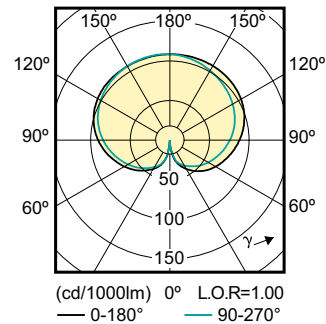

Product data

General information		Operating and electrical	
Cap-Base	E27 [E27]	Input Frequency	50 to 60 Hz
EU RoHS compliant	Yes	Power (Nom)	7 W
Nominal Lifetime (Nom)	15000 h	Lamp Current (Nom)	60 mA
Switching Cycle	20000X	Wattage Equivalent	60 W
Flux measurement reference	Sphere	Starting Time (Nom)	0.5 s
		Warm Up Time to 60% Light (Nom)	0.5 s
		Power Factor (Nom)	0.51
		Voltage (Nom)	220-240 V
Light technical		Temperature	
Color Code	827 [CCT of 2700K]	T-Case Maximum (Nom)	50 °C
Luminous Flux (Nom)	806 lm		
Color Designation	Warm White (WW)	Controls and dimming	
Correlated Color Temperature (Nom)	2700 K	Dimmable	No
Luminous Efficacy (rated) (Nom)	115.00 lm/W		
Color Consistency	<6	Mechanical and housing	
Color Rendering Index (Nom)	80	Bulb Finish	Frosted
LLMF At End Of Nominal Lifetime (Nom)	70 %		

CorePro Glass LED bulbs

Bulb Shape	A60 [A 60mm]
Approval and application	
Energy Efficiency Class	E
Energy Consumption kWh/1000 h	7 kWh
EPREL Registration Number	387366
Product data	
Full product code	871951436124900

Dimensional drawing

CorePro LEDBulbND 7-60W E27 A60 827FR G

Product	D	C
CorePro LEDBulbND 7-60W E27 A60 827FR G	60 mm	110 mm

Photometric data

LED Lamps, LEDClassic 60W A60 E27 2700K 806lm

LED Lamps, LEDClassic 60W A60 E27 2700K 806lm FR