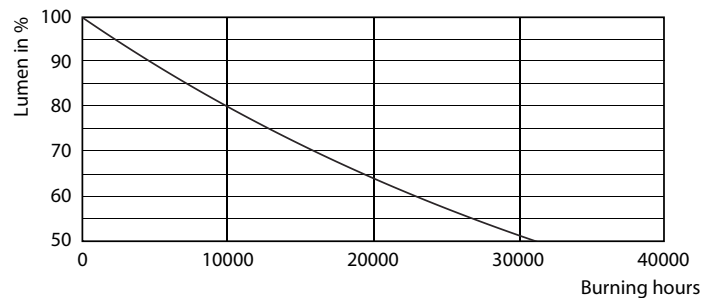

Product data

General information		Operating and electrical	
Cap-Base	E27 [E27]	Input Frequency	50 to 60 Hz
EU RoHS compliant	Yes	Power (Nom)	7 W
Nominal Lifetime (Nom)	15000 h	Lamp Current (Nom)	60 mA
Switching Cycle	20000X	Wattage Equivalent	60 W
Flux measurement reference	Sphere	Starting Time (Nom)	0.5 s
		Warm Up Time to 60% Light (Nom)	0.5 s
		Power Factor (Nom)	0.51
		Voltage (Nom)	220-240 V
Light technical		Temperature	
Color Code	827 [CCT of 2700K]	T-Case Maximum (Nom)	50 °C
Luminous Flux (Nom)	806 lm		
Color Designation	Warm White (WW)	Controls and dimming	
Correlated Color Temperature (Nom)	2700 K	Dimmable	No
Luminous Efficacy (rated) (Nom)	115.00 lm/W		
Color Consistency	<6	Mechanical and housing	
Color Rendering Index (Nom)	80	Bulb Finish	Frosted
LLMF At End Of Nominal Lifetime (Nom)	70 %		

CorePro Glass LED bulbs

Photometric data

LED Lamps, LEDClassic 60W A60 E27 2700K 806lm FR

Lifetime

LEDbulb 60W E14 827 FR B38

LEDbulb 60W E14 827 FR B38