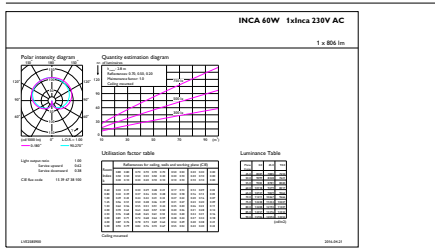

CorePro Glass LED bulbs

Photometric data

LED Lamps, LEDClassic 60W A60 E27 2700K 806lm FR