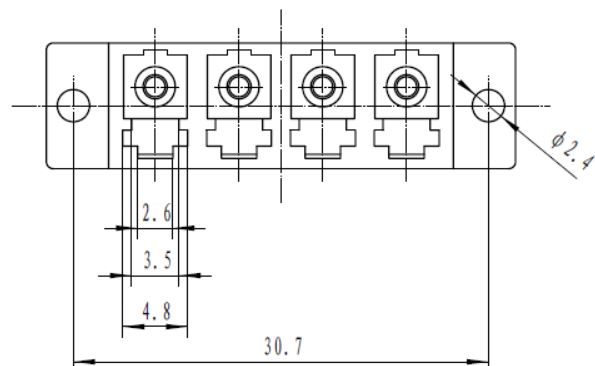

Application Areas

- CATV
- Active Network/Transceiver
- Passive Network
- Telecommunication
- Metro
- Multimedia
- Test equipment
- Gigabit Ethernet
- Video

Technical Drawings

LC Duplex

LC Quad