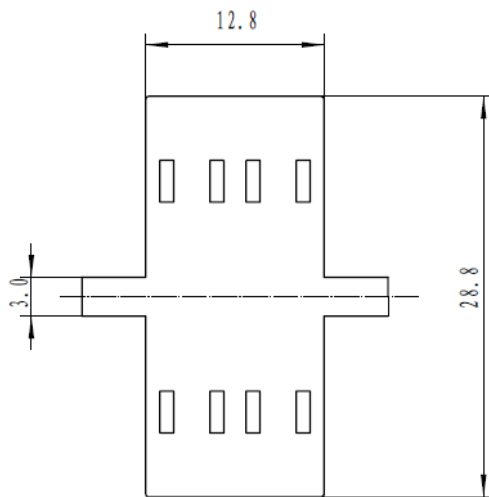

Application Areas

- CATV
- Active Network/Transceiver
- Passive Network
- Telecommunication
- Metro
- Multimedia
- Test equipment
- Gigabit Ethernet
- Video

Technical Drawings

LC Duplex