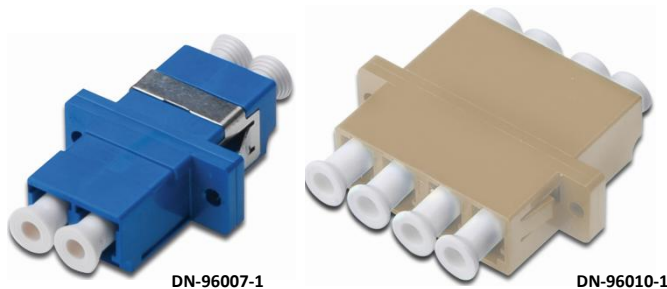

DIGITUS® Fiber Optic LC Couplers

✓ Compact & sturdy design

✓ High quality circonia ceramic ferrule

✓ Perfect for assembling of splice boxes

✓ Quick and easy installation

Abstract

DIGITUS® Fiber Optic LC Couplers, Duplex, Quad; Singlemode, Multimode

Features

- Compact design
- Sturdy housing
- Accurate processed
- Perfect for assembling of splice boxes
- Quick and easy installation
- With dust protection caps
- High quality circonia ceramic ferrule
- Low return- and insertion loss
- Compatible to Telcordia, ANSI, TIA/EIA, NTT und JIS
- According to IEC 61754 standards
- LC Duplex suitable for SC Simplex break-out
- LC Quad suitable for SC Duplex break-out
- Couplers with laser shutter (on request)

Product Overview

The high quality DIGITUS® fiber optic couplers with ceramic ferrule are the perfect supplement for the assembling of splice boxes. Due to constant quality controls and the accurate processing, the couplers guarantee an optimal performance and link quality. Each coupler is equipped with a dust protection cup, to protect the ferrules against dust. Moreover the couplers are delivered with the suitable mounting material, so that they can be installed and fixed to the front panels immediately. The perfect performance is achieved by using the DIGITUS® pigtailed, which are also high quality manufactured and whose connectors interact with the couplers in the best of possible ways.

Specifications

Connector	Singlemode 9/125 μ	Multimode 50/125 μ
Ferrule	Ceramic	Ceramic
Color	Blue/Metal	Beige/Aqua/Violet/Metal
Insertion loss	< 0.20 dB	< 0.20 dB
Life cycle	max. 1000 matings	max. 1000 matings
Operating temperature	-40 °C up to +85 °C	-40 °C up to +85 °C