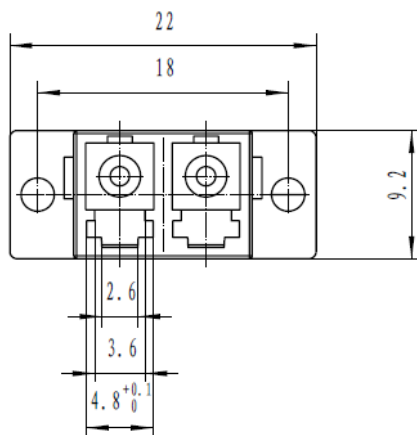

Application Areas

- CATV
- Active Network/Transceiver
- Passive Network
- Telecommunication
- Metro
- Multimedia
- Test equipment
- Gigabit Ethernet
- Video

Technical Drawings

LC Duplex