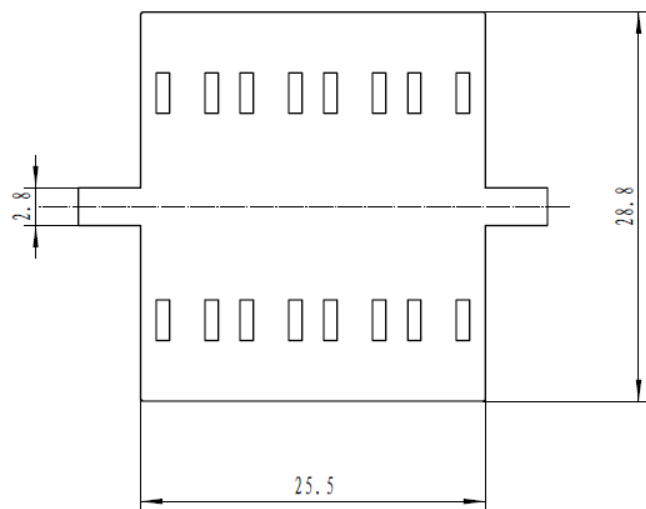

Application Areas

- CATV
- Active Network/Transceiver
- Passive Network
- Telecommunication
- Metro
- Multimedia
- Test equipment
- Gigabit Ethernet
- Video

Technical Drawings

LC Duplex

LC Quad