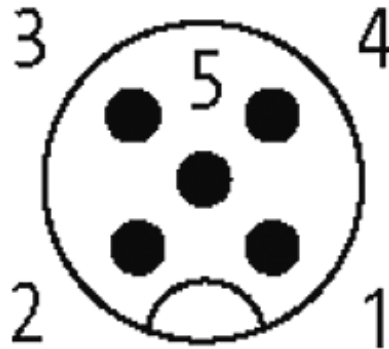

Female

Product may differ from Image