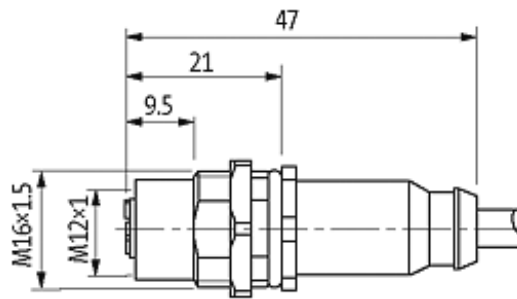

Female

Product may differ from Image