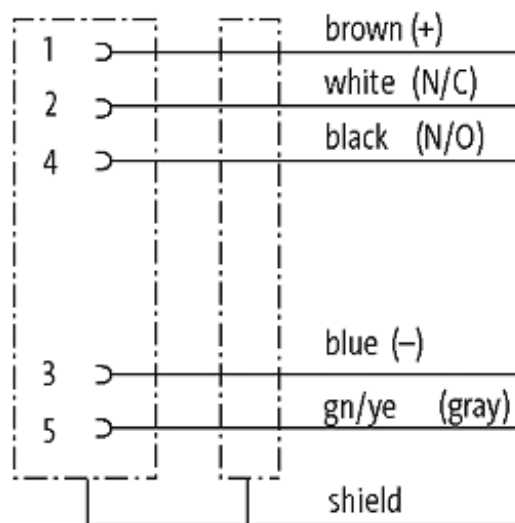

M12 female receptacle shielded rear mount

PUR 5x0,34 shielded gy UL,CSA+drag chain 2m

Flange M12 female

5-pole, shielded

Rear mounting

Mounting nut

With open ended wires

Further cable lengths on request. The resistance to aggressive media should be individually tested for your application. Further details on request.

[Link to Product](#)

Illustration