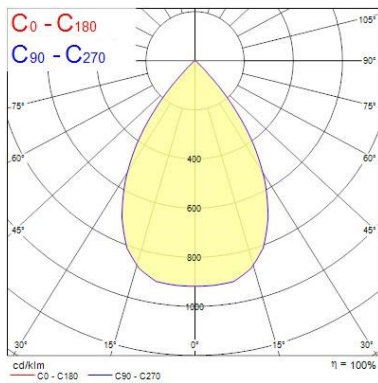

Beacon LED XXL BEACON XXL WB 3K L3 BLK 2093018

Weight (kg) 1.375

Packaging

Single packaging type	Carton
Product EAN number	5025768930180
Packaging single length / height (cm)	25.0
Packaging single width (cm)	19.5
Packaging single depth (cm)	20.0
DUN14 (outer)	05025768930180
Units per outer package	1
Packaging outer length / height (cm)	25.0
Packaging outer width (cm)	19.5
Packaging outer depth (cm)	20.0

PHOTOMETRY

Distance [m]	Cone diameter [m]	Beam diameter [m]	Illuminance [lx]
0.5	0.66	0.66	16996 2652
1.0	1.32	1.32	3999 1163
1.5	1.99	1.99	1777 517
2.0	2.65	2.65	1000 291
2.5	3.31	3.31	640 196
3.0	3.97	3.97	444 139

Distance [m] Cone diameter [m] Illuminance [lx]
C0 - C180 (Half beam angle: 67.0°)

TECHNICAL DRAWINGS