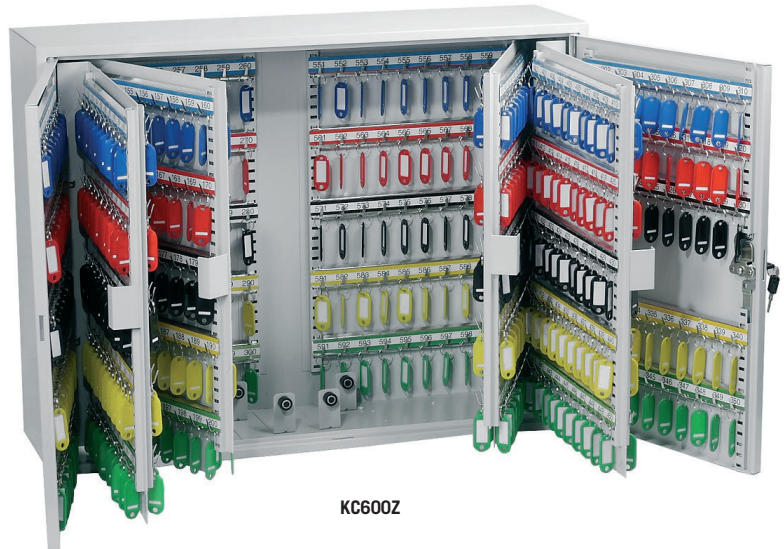

KC-SERIES KEY-LOCKING KEY CABINETS

KC64Z

KC100Z

KC200Z

KC600Z

A series of high quality key-locking Key Cabinets ranging from 42 hooks up to 600 hook units.

- **LOCKING** – Cabinets are manufactured with a high quality cylinder key lock supplied with 2 keys.
- **SPECIAL FEATURES** – Each unit comes with adjustable hook bars and number labels to suit. The 400 and 600-hook units are double door cabinets.
- **FIXING** – The cabinets have pre-drilled fixing holes for wall mounting.
- **FINISH** – Finished in a high quality durable powder coated finish.

MODEL NUMBER	EXTERNAL DIMENSIONS H x W x D	WEIGHT	HOOKS
KC42Z	350 x 270 x 80mm	4kg	42
KC64Z	450 x 300 x 80mm	6kg	64
KC100Z	550 x 380 x 80mm	7kg	100
KC200Z	550 x 380 x 140mm	11kg	200
KC300Z	550 x 380 x 205mm	14kg	300
KC400Z	550 x 730 x 140mm	20kg	400
KC600Z	550 x 730 x 205mm	28kg	600