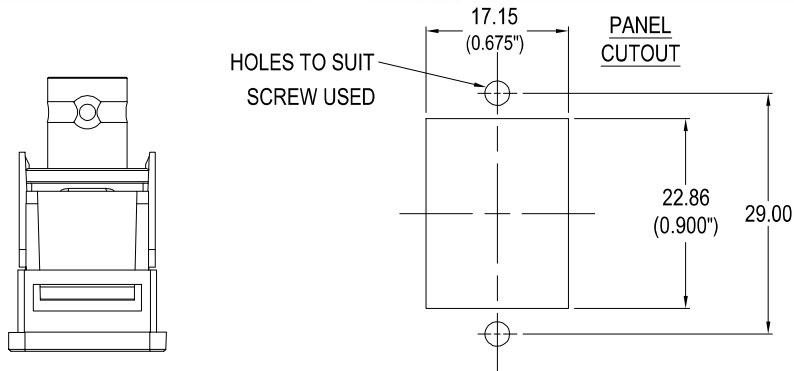

CLIFF

SLIM BNC 50 Ohm FRONT MOUNTING FEEDTHROUGH CONNECTOR

3x HOLE VARIANTS
Ø3.2mm CSK 90° x Ø5.85
'X' PLAIN Ø2.5 HOLES
'X1' PLAIN Ø3.2 HOLES

VARIANTS

Part No.

CP30637

SLIM BNC 50Ω Black plastic frame, CSK holes

CP30637X

SLIM BNC 50Ω Black plastic frame, Ø2.5 PLAIN holes

CP30637X1

SLIM BNC 50Ω Black plastic frame, Ø3.2 PLAIN holes

Feedthrough Features

- Fits standard rectangular cutout.
- Various hole mounting options.
- No soldering or punch termination. Use standard cable for each connector style.
- Low rear profile.

Material:

1. SLIM Frame: Polyamide UL94 V2
2. BNC Frame: ABS UL94 V2
3. BNC Body: Brass - Nickel Plated
4. BNC Centre: Brass - Copper Plated
5. BNC Insulator: PP UL94 V2

General:

Please note: Functionality is affected by cable quality, length and cable wiring configuration.