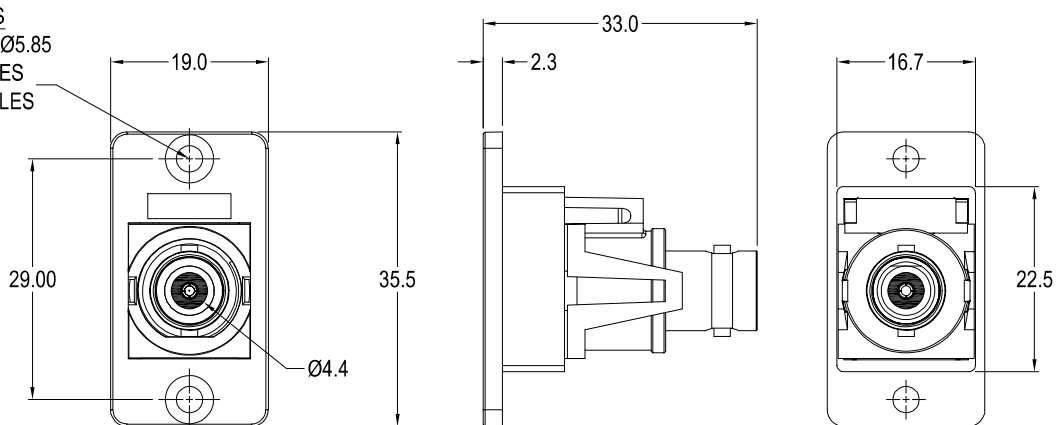

CLIFF

SLIM BNC 50 Ohm FRONT MOUNTING FEEDTHROUGH CONNECTOR

3x HOLE VARIANTS
Ø3.2mm CSK 90° x Ø5.85
'X' PLAIN Ø2.5 HOLES
'X1' PLAIN Ø3.2 HOLES

VARIANTS

Part No.

CP30637

SLIM BNC 50Ω Black plastic frame, CSK holes

CP30637X

SLIM BNC 50Ω Black plastic frame, Ø2.5 PLAIN holes

CP30637X1

SLIM BNC 50Ω Black plastic frame, Ø3.2 PLAIN holes

Feedthrough Features

- Fits standard rectangular cutout.
- Various hole mounting options.
- No soldering or punch termination. Use standard cable for each connector style.
- Low rear profile.

Material:

1. SLIM Frame: Polyamide UL94 V2
2. BNC Frame: ABS UL94 V2
3. BNC Body: Brass - Nickel Plated
4. BNC Centre: Brass - Copper Plated
5. BNC Insulator: PP UL94 V2

General:

Please note: Functionality is affected by cable quality, length and cable wiring configuration.