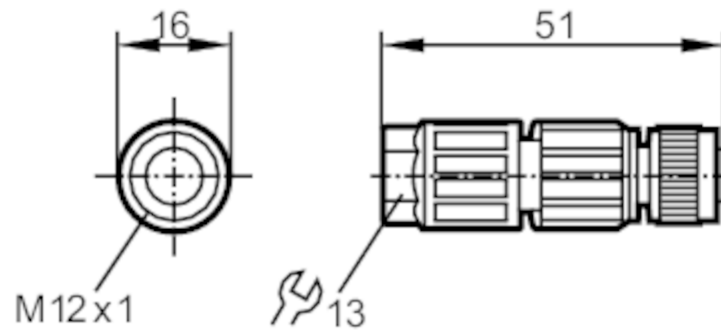

E11841

Wirable socket

SDOGH040PLSFKSK

Electrical data

Operating voltage [V] < 45 AC / < 70 DC

Operating conditions

Ambient temperature [°C] -25...60

Protection IP 67

Mechanical data

Weight [g] 12.1

Dimensions [mm] 16 x 16 x 51

Materials PA 6.6

Material nut PA 6.6

Remarks

Pack quantity 1 pcs.

Electrical connection

insulation displacement technology: 0.14...0.34 mm²; Cable sheath: Ø 3.5...6 mm

Electrical connection - socket

Connector: 1 x M12, straight; Moulded body: PA 6.6; Locking: PA 6.6

E11841

Wirable socket

SDOGH040PLSFKSK