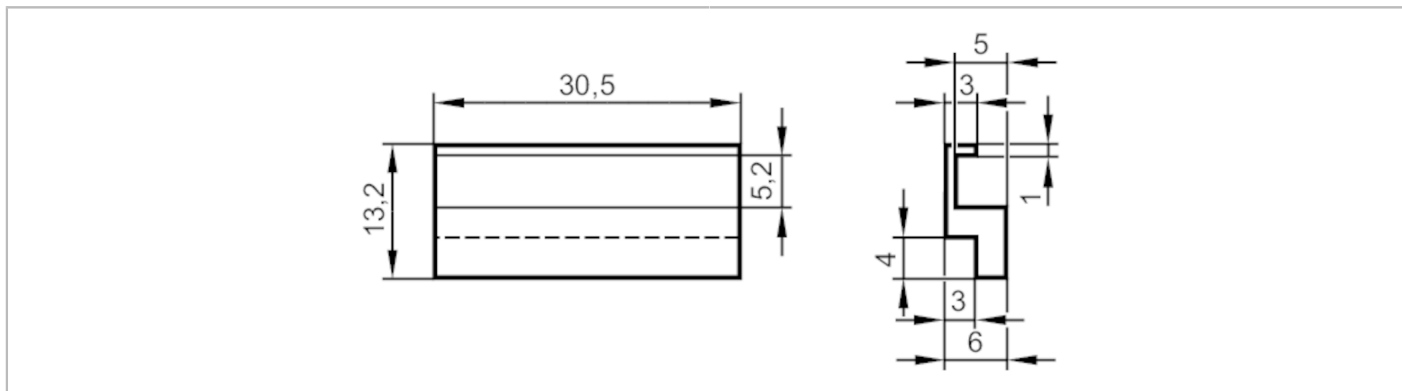

# E12375

## Mounting adapter for Pneumax pneumatic cylinders

ADAPT FOR PNEUMAX SERIE 1500

Application	
Design	for types MKT / MRT
Mechanical data	
Weight [g]	4.8
Type of mounting	for series: Pneumax 1500
Materials	aluminium
Remarks	
Pack quantity	1 pcs.