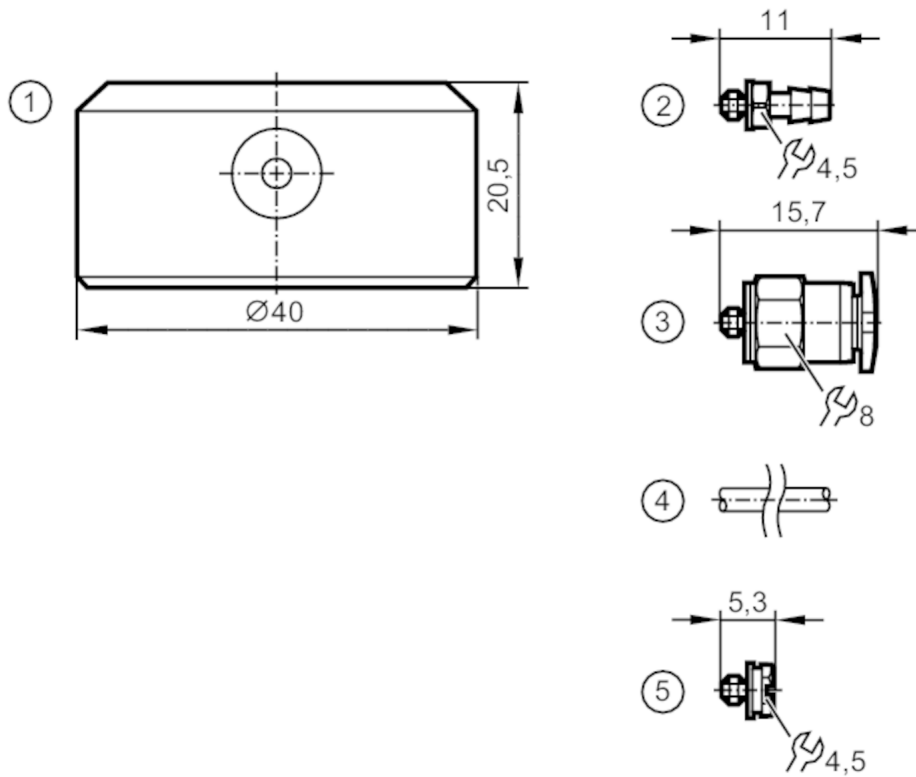

E30038

Filter cover for pressure sensors

COVER FILTER SYSTEM

- 1 venting cap
- 2 air line fitting
- 3 air line fitting
- 4 tubing
- 5 Blanking plug

Application

Design for pressure sensors Typ PB, PN, PY, PZ

Mechanical data

Weight [g] 22.2

Materials PE-HD black; O-ring: FKM

Remarks

Pack quantity 1 pcs.